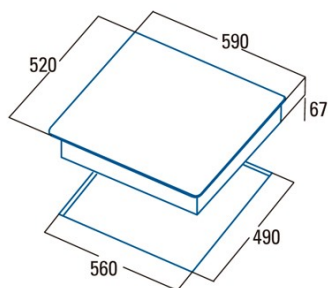

GENERAL INFORMATION

EAN/UPC	8422248094207
Subfamily	Radiant

Product sheet

Number of cooking zones	3
Zone 1: Technology	Radiant
Zone 1: Type of zone	Double
Zone 1: Position	Left
Zone 1: Zone diameter (mm)	27
Zone 1: Power (kW)	2,4
Zone 1: Consumption (Wh / kg)	193,5
Zone 1B: Zone diameter (mm)	21
Zone 1B: Power (kW)	1,5
Zone 1C: Zone diameter (mm)	N/A
Zone 2: Technology	Radiant
Zone 2: Type of zone	Simple
Zone 2: Position	Rear Right
Zone 2: Zone diameter (mm)	14
Zone 2: Power (kW)	1,2
Zone 2: Consumption (Wh / kg)	185,4
Zone 2B: Zone diameter (mm)	N/A
Zone 2C: Zone diameter (mm)	N/A
Zone 3: Technology	Radiant
Zone 3: Type of zone	Simple
Zone 3: Position	Front Right
Zone 3: Zone diameter (mm)	18
Zone 3: Power (kW)	1,8
Zone 3: Consumption (Wh / kg)	195,4
Zone 3B: Zone diameter (mm)	N/A
Zone 3C: Zone diameter (mm)	N/A
Zone 4: Technology	N/A
Zone 4: Type of zone	N/A
Zone 4: Position	N/A
Zone 4: Zone diameter (mm)	N/A
Zone 4B: Zone diameter (mm)	N/A
Zone 4C: Zone diameter (mm)	N/A
Zone 5: Technology	N/A
Zone 5: Type of zone	N/A
Zone 5: Position	N/A
Zone 5: Zone diameter (mm)	N/A
Zone 5B: Zone diameter (mm)	N/A
Zone 5C: Zone diameter (mm)	N/A
Zone 6: Technology	N/A
Zone 6: Type of zone	N/A
Zone 6: Position	N/A
Zone 6: Zone diameter (mm)	N/A
Zone 6B: Zone diameter (mm)	N/A
Zone 6C: Zone diameter (mm)	N/A

Dimensions

Width (mm)	590
Depth (mm)	520
Built-in width (mm)	560
Built-in depth (mm)	490
Easy installation system	Quick Fix

Finishing

Material	Glass
Bevel	No
Frame	No
Cooking supports	N/A