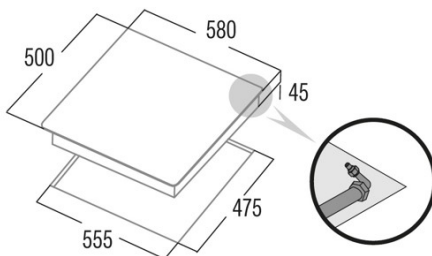

GIB 6004 X

Cod. 08066312

EAN 8422248068369

GENERAL INFORMATION

EAN/UPC	8422248068369
Subfamily	Gas

Product sheet

Number of cooking zones	4
Zone 2: Technology	GAS
Zone 2: Type of zone	Rapid
Zone 2: Position	Front Left
Zone 2: Power (kW)	3
Zone 3: Technology	GAS
Zone 3: Type of zone	Semirapid
Zone 3: Position	Rear Left
Zone 3: Power (kW)	1,75
Zone 4: Technology	GAS
Zone 4: Type of zone	Auxiliary
Zone 4: Position	Front Right
Zone 4: Power (kW)	1
Zone 5: Technology	GAS
Zone 5: Type of zone	Semirapid
Zone 5: Position	Rear Right
Zone 5: Power (kW)	1,75

Dimensions

Width (mm)	580
Height (mm)	45
Depth (mm)	500
Built-in width (mm)	555
Built-in depth (mm)	475
Easy installation system	Clamping System

Finishing

Material	Stainless Steel
Bevel	No
Frame	No
Cooking supports	Cast Iron