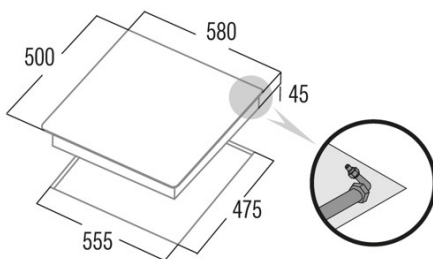

GIB 6021 X

Cod. **08068310**

EAN **8422248073684**

GENERAL INFORMATION

EAN/UPC	8422248073684
Subfamily	Gas

Product sheet

Number of cooking zones	3
Zone 1: Technology	GAS
Zone 1: Type of zone	Triple
Zone 1: Position	Left
Zone 1: Power (kW)	3,5
Zone 3: Technology	GAS
Zone 3: Type of zone	Semirapid
Zone 3: Position	Rear Right
Zone 3: Power (kW)	1,75
Zone 4: Technology	GAS
Zone 4: Type of zone	Auxiliary
Zone 4: Position	Front Right
Zone 4: Power (kW)	1

Dimensions

Width (mm)	580
Height (mm)	45
Depth (mm)	500
Built-in width (mm)	555
Built-in depth (mm)	475
Easy installation system	Clamping System

Finishing

Material	Stainless Steel
Bevel	No
Frame	No
Cooking supports	Cast Iron