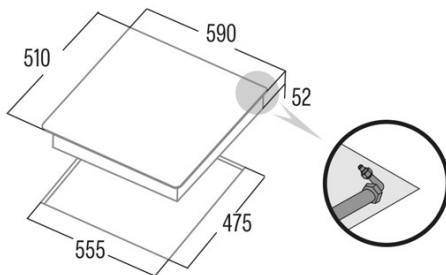

CIB 6021 BK

Cod. **08068402**

EAN **8422248073677**

GENERAL INFORMATION

EAN/UPC	8422248073677
Subfamily	Gas

Product sheet

Number of cooking zones	3
Zone 1: Technology	GAS
Zone 1: Type of zone	Triple
Zone 1: Position	Left
Zone 1: Power (kW)	3,5
Zone 3: Technology	GAS
Zone 3: Type of zone	Semirapid
Zone 3: Position	Rear Right
Zone 3: Power (kW)	1,75
Zone 4: Technology	GAS
Zone 4: Type of zone	Auxiliary
Zone 4: Position	Front Right
Zone 4: Power (kW)	1

Dimensions

Width (mm)	590
Height (mm)	52
Depth (mm)	510
Built-in width (mm)	555
Built-in depth (mm)	475
Easy installation system	Clamping System

Finishing

Material	Glass
Bevel	No
Frame	No
Cooking supports	Cast Iron