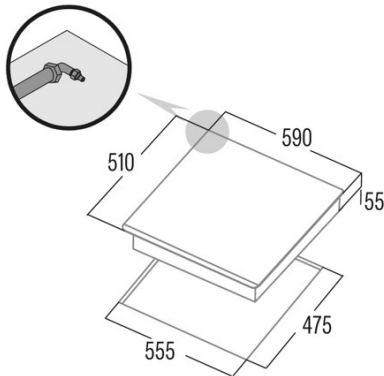

GENERAL INFORMATION

EAN/UPC	8422248078795
Subfamily	Gas

Product sheet

Number of cooking zones	3
Zone 1: Technology	Gas
Zone 1: Type of zone	Triple
Zone 1: Position	Left
Zone 1: Power (kW)	3,5
Zone 3: Technology	Gas
Zone 3: Type of zone	Semirapid
Zone 3: Position	Rear Right
Zone 3: Power (kW)	1,75
Zone 4: Technology	Gas
Zone 4: Type of zone	Auxiliary
Zone 4: Position	Front Right
Zone 4: Power (kW)	1

Dimensions

Width (mm)	580
Height (mm)	55
Depth (mm)	500
Built-in width (mm)	555
Built-in depth (mm)	475
Easy installation system	Clamping System

Finishing

Material	Glass
Bevel	No
Frame	No
Cooking supports	Cast Iron

Control

Control type	Mechanical
Control position	Front Centre
Independent zone control	√
Hidden control	-
Power levels	Gradual
Cooking time programming	-
Countdown alarm	-
Power management	-
Available power limits (kW)	No
Connectivity	No
Autoignition	220-240V

Safety

Safety lock	-
Child lock	No
Residual heat indicator	-
Automatic cookware detection	-
Smart cookware detection	-
Automatic safety shutdown	-
Liquid spill detection	-
Safety valve	-

Electrical connection

Nominal voltage (V)	220-240
Nominal frequency (Hz)	50/60
Nominal input power (W)	6,25
Multiphase connection option	2 phases
Electric shock protection	Class I