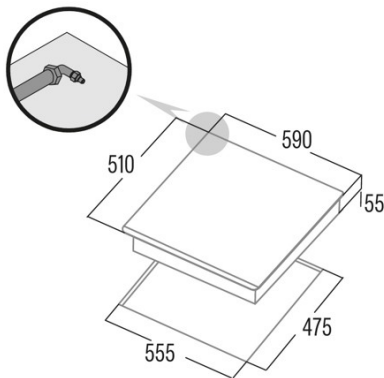

LCIB 6021 BK

Cod. **08068403**

EAN **8422248078795**

GENERAL INFORMATION

EAN/UPC	8422248078795
Subfamily	Gas

Product sheet

Number of cooking zones	3
Zone 1: Technology	GAS
Zone 1: Type of zone	Triple
Zone 1: Position	Left
Zone 1: Power (kW)	3,5
Zone 3: Technology	GAS
Zone 3: Type of zone	Semirapid
Zone 3: Position	Rear Right
Zone 3: Power (kW)	1,75
Zone 4: Technology	GAS
Zone 4: Type of zone	Auxiliary
Zone 4: Position	Front Right
Zone 4: Power (kW)	1

Dimensions

Width (mm)	580
Height (mm)	55
Depth (mm)	500
Built-in width (mm)	555
Built-in depth (mm)	475
Easy installation system	Clamping System

Finishing

Material	Glass
Bevel	No
Frame	No
Cooking supports	Cast Iron