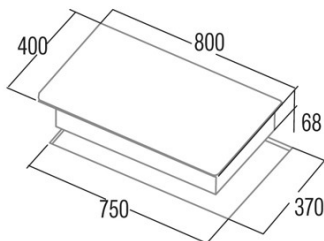

IB 853 BK

Cod. 08081210

EAN 8422248109529

GENERAL INFORMATION

EAN/UPC	8422248109529
Subfamily	Induction

Product sheet

Number of cooking zones	3
Zone 1: Technology	Induction
Zone 1: Type of zone	Simple
Zone 1: Position	Front Left
Zone 1: Zone diameter (mm)	22
Zone 1: Power (kW)	2,3
Zone 1: Booster (kW)	3
Zone 1: Consumption (Wh / kg)	176,3
Zone 2: Technology	Induction
Zone 2: Type of zone	Simple
Zone 2: Position	Rear Centre
Zone 2: Zone diameter (mm)	18
Zone 2: Power (kW)	1,4
Zone 2: Booster (kW)	184,9
Zone 3: Technology	Induction
Zone 3: Type of zone	Simple
Zone 3: Position	Right
Zone 3: Zone diameter (mm)	27
Zone 3: Power (kW)	2,3
Zone 3: Booster (kW)	3

Dimensions

Width (mm)	800
Height (mm)	68
Depth (mm)	400
Built-in width (mm)	750
Built-in depth (mm)	370
Easy installation system	Quick Fix

Finishing

Material	Glass
Bevel	No
Frame	No
Cooking supports	N/A

Control