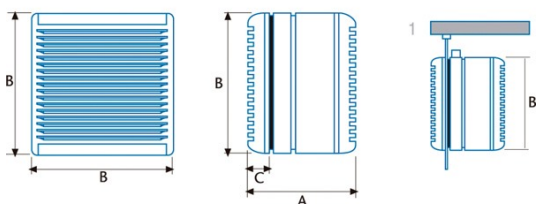

Installation

Width (mm)	420
Height (mm)	420
Depth (mm)	230
Total minimum height (mm)	420
Outlet diameter (mm)	305

Power connection

Nominal voltage (V)	230
Nominal frequency (Hz)	50
Nominal input power (W)	90
Plug type	No plug

Power and water connection

Nominal voltage (V)	230
Nominal frequency (Hz)	50
Nominal input power (W)	90
Plug type	No plug

	A	B	C
B-23/RA	190	340	40
B-30/RA	230	420	40