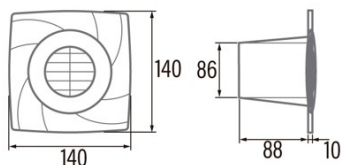

GENERAL INFORMATION

EAN/UPC	8422248113168
Subfamily	Axial

General features

Motor type	AC/SHADED POLE
Motor model	SP5812
Motor power (W)	15
Lighting technology	N/A
Light quantity	N/A
Filter type	N/A
Number of layers	N/A
Control description	N/A
Power levels	N/A
Timer	-
Hygro timer	-
Electronic filter saturation indicator	-
Dimmable lighting	-

Installation

Width (mm)	140
Height (mm)	140
Depth (mm)	88
Total minimum height (mm)	2300
Outlet diameter (mm)	86
Maximum pressure (Pa)	20
Anti-return flap included	-
Easy installation system	No

Power connection

Nominal voltage (V)	220-240
Nominal frequency (Hz)	50/60
Nominal input power (W)	15
Electric shock protection	Class II
Plug type	No plug

Accessories

Fixed grill	1910200

Power and water connection

Nominal voltage (V)	220-240
Nominal frequency (Hz)	50/60
Nominal input power (W)	15
Electric shock protection	Class II
Plug type	No plug