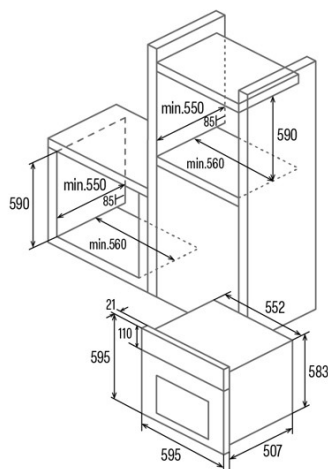

SES 7004 X

Cod. **07044351**

EAN **8422248347235**

GENERAL INFORMATION

EAN/UPC	8422248347235
Subfamily	Static

Product sheet

Energy Efficiency Index (EEI)	95,2
Energy efficiency class	A
Energy consumption in conventional mode (kWh/cycle)	0,76
Heat source	Electricity
Appliance mass [Kg]	25
Number of cavities	1
Cavity volume (L)	65

Dimensions

Width (mm)	450
Height (mm)	330
Depth (mm)	440
Built-in width (mm)	595
Built-in height (mm)	595
Built-in depth (mm)	507

Controls

Control type	Mechanical
Display	No
Number of functions	4
Functions	Grill;Top and bottom heating;Light;Bottom heating
Thermostat indicator	√
Minimum temperature [°C]	50
Maximum temperature [°C]	250

Characteristics

Enamel	Easy cleaning Nclean enamel
Removable inner glass	√
Number of door glasses	2
Cavity type	Embossed
Levels	5

Safety

Cooling fan	√
Automatic safety shutdown	-

Electrical connection

Lower power of the heating element [W]	1200
Nominal voltage (V)	220-240
Nominal frequency (Hz)	50/60
Nominal input power (W)	2300
Power cord length (m)	0,9
Plug type	No plug