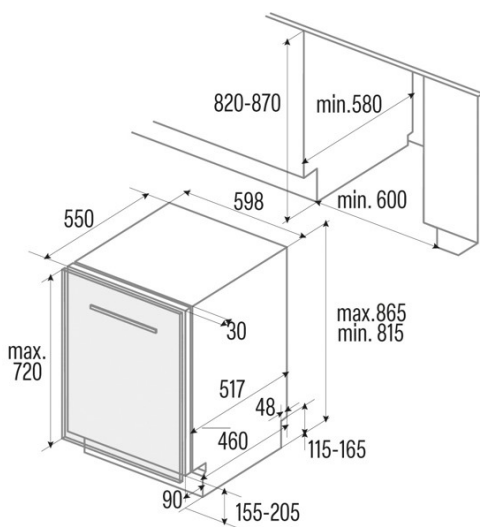

LVI 62014

Cod. **07200078**

EAN **8422248351379**

GENERAL INFORMATION

EAN/UPC	8422248351379
Subfamily	Built-in

Power connection

Nominal voltage (V)	220-240
Nominal frequency (Hz)	50
Nominal input power (W)	1760
Electric shock protection	Class II
Power cord length (m)	1500
Plug type	Type F

Product sheet according to EU Regulation 2019/2022 - 2019/2017

Default placement settings	14
Energy efficiency class	D
Noise level [dBA]	47
Installation type	Built-in

Control panel

Control type	Soft Touch Buttons
Display	LED
Salt control indicator	√
Rinse aid control indicator	√
Start delay	3-6-9h
Remaining time indicator	√
Start/Pause	√

Power and water connection

Nominal voltage (V)	220-240
Nominal frequency (Hz)	50
Nominal input power (W)	1760
Electric shock protection	Class II
Power cord length (m)	1500
Plug type	Type F
Inlet water hose length (m)	1500
Drainage water hose length (m)	1400

Installation

Width (mm)	598
Min. height (mm)	815
Depth (mm)	550
Adjustable height	√
Built-in width (mm)	600
Inner height (mm)	820
Built-in depth (mm)	580
Maximum door height (mm)	720
Sliding door	-