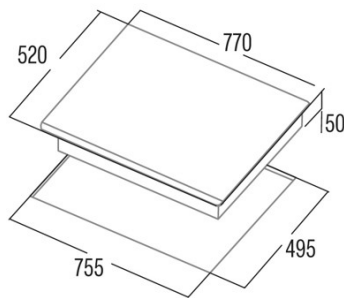

GIGA 750 BK

Cod. **08026001**

EAN **8422248054485**

GENERAL INFORMATION

EAN/UPC	8422248054485
Subfamily	Induction

Product sheet

Number of cooking zones	6
Zone 1: Technology	Induction
Zone 1: Type of zone	Rectangular Flexible
Zone 1: Position	Front Left
Zone 1: Zone diameter (mm)	23,5x19
Zone 1: Power (kW)	2,1
Zone 1: Booster (kW)	3,7
Zone 1: Consumption (Wh / kg)	182,7
Zone 1B: Zone diameter (mm)	N/A
Zone 1C: Zone diameter (mm)	N/A
Zone 2: Technology	Induction
Zone 2: Type of zone	Rectangular Flexible
Zone 2: Position	Rear Left
Zone 2: Zone diameter (mm)	23,5x19
Zone 2: Power (kW)	2,1
Zone 2: Booster (kW)	3,7
Zone 2: Consumption (Wh / kg)	182,7
Zone 2B: Zone diameter (mm)	N/A
Zone 2C: Zone diameter (mm)	N/A
Zone 3: Technology	Induction
Zone 3: Type of zone	Rectangular Flexible
Zone 3: Position	Front Centre
Zone 3: Zone diameter (mm)	23,5x19
Zone 3: Power (kW)	2,1
Zone 3: Booster (kW)	3,7
Zone 3: Consumption (Wh / kg)	182,7
Zone 3B: Zone diameter (mm)	N/A
Zone 3C: Zone diameter (mm)	N/A
Zone 4: Technology	Induction
Zone 4: Type of zone	Rectangular Flexible
Zone 4: Position	Rear Centre
Zone 4: Zone diameter (mm)	23,5x19
Zone 4: Power (kW)	2,1
Zone 4: Booster (kW)	3,7
Zone 4: Consumption (Wh / kg)	182,7
Zone 4B: Zone diameter (mm)	N/A
Zone 4C: Zone diameter (mm)	N/A
Zone 5: Technology	Induction
Zone 5: Type of zone	Rectangular Flexible
Zone 5: Position	Rear Right
Zone 5: Zone diameter (mm)	23,5x19
Zone 5: Power (kW)	2,1
Zone 5: Booster (kW)	3,7
Zone 5: Consumption (Wh / kg)	182,7
Zone 5B: Zone diameter (mm)	N/A
Zone 5C: Zone diameter (mm)	N/A
Zone 6: Technology	Induction
Zone 6: Type of zone	Rectangular Flexible
Zone 6: Position	Front Right
Zone 6: Zone diameter (mm)	23,5x19
Zone 6: Power (kW)	2,1
Zone 6: Booster (kW)	3,7
Zone 6: Consumption (Wh / kg)	182,7
Zone 6B: Zone diameter (mm)	N/A
Zone 6C: Zone diameter (mm)	N/A

Dimensions