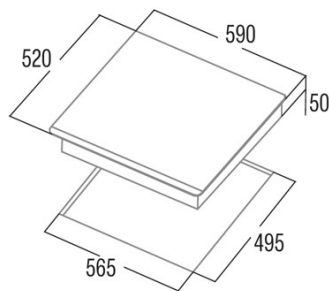

GIGA 600 WH

Cod. **08026003**

EAN **8422248059206**

GENERAL INFORMATION

EAN/UPC	8422248059206
Subfamily	Induction

Product sheet

Number of cooking zones	4
Zone 1: Technology	Induction
Zone 1: Type of zone	Rectangular Flexible
Zone 1: Position	Front Left
Zone 1: Zone diameter (mm)	23,5x19
Zone 1: Power (kW)	2,1
Zone 1: Booster (kW)	3,7
Zone 1: Consumption (Wh / kg)	182,7
Zone 1B: Zone diameter (mm)	N/A
Zone 1C: Zone diameter (mm)	N/A
Zone 2: Technology	Induction
Zone 2: Type of zone	Rectangular Flexible
Zone 2: Position	Rear Left
Zone 2: Zone diameter (mm)	23,5x19
Zone 2: Power (kW)	2,1
Zone 2: Booster (kW)	3,7
Zone 2: Consumption (Wh / kg)	182,7
Zone 2B: Zone diameter (mm)	N/A
Zone 2C: Zone diameter (mm)	N/A
Zone 3: Technology	Induction
Zone 3: Type of zone	Rectangular Flexible
Zone 3: Position	Rear Right
Zone 3: Zone diameter (mm)	23,5x19
Zone 3: Power (kW)	2,1
Zone 3: Booster (kW)	3,7
Zone 3: Consumption (Wh / kg)	182,7
Zone 3B: Zone diameter (mm)	N/A
Zone 3C: Zone diameter (mm)	N/A
Zone 4: Technology	Induction
Zone 4: Type of zone	Rectangular Flexible
Zone 4: Position	Front Right
Zone 4: Zone diameter (mm)	23,5x19
Zone 4: Power (kW)	2,1
Zone 4: Booster (kW)	3,7
Zone 4: Consumption (Wh / kg)	182,7
Zone 4B: Zone diameter (mm)	N/A
Zone 4C: Zone diameter (mm)	N/A
Zone 5: Technology	N/A
Zone 5: Type of zone	N/A
Zone 5: Position	N/A
Zone 5: Zone diameter (mm)	N/A
Zone 5B: Zone diameter (mm)	N/A
Zone 5C: Zone diameter (mm)	N/A
Zone 6: Technology	N/A
Zone 6: Type of zone	N/A
Zone 6: Position	N/A
Zone 6: Zone diameter (mm)	N/A
Zone 6B: Zone diameter (mm)	N/A
Zone 6C: Zone diameter (mm)	N/A

Dimensions

Width (mm)	590
Height (mm)	50
Depth (mm)	520
Built-in width (mm)	565
Built-in depth (mm)	495
Easy installation system	Quick Fix

Finishing

Material	Glass
Bevel	Front
Frame	No
Cooking supports	N/A