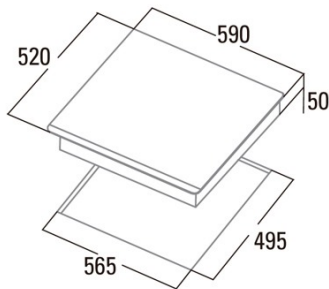

GIGA 600 SD

Cod. **08026609**

EAN **8422248069014**

GENERAL INFORMATION

EAN/UPC	8422248069014
Subfamily	Induction

Product sheet

Number of cooking zones	4
Zone 1: Technology	Induction
Zone 1: Type of zone	Rectangular Flexible
Zone 1: Position	Front Left
Zone 1: Zone diameter (mm)	23,5x19
Zone 1: Power (kW)	2,1
Zone 1: Booster (kW)	3,7
Zone 1: Consumption (Wh / kg)	182,7
Zone 1B: Zone diameter (mm)	N/A
Zone 1C: Zone diameter (mm)	N/A
Zone 2: Technology	Induction
Zone 2: Type of zone	Rectangular Flexible
Zone 2: Position	Rear Left
Zone 2: Zone diameter (mm)	23,5x19
Zone 2: Power (kW)	2,1
Zone 2: Booster (kW)	3,7
Zone 2: Consumption (Wh / kg)	182,7
Zone 2B: Zone diameter (mm)	N/A
Zone 2C: Zone diameter (mm)	N/A
Zone 3: Technology	Induction
Zone 3: Type of zone	Rectangular Flexible
Zone 3: Position	Rear Right
Zone 3: Zone diameter (mm)	23,5x19
Zone 3: Power (kW)	2,1
Zone 3: Booster (kW)	3,7
Zone 3: Consumption (Wh / kg)	182,7
Zone 3B: Zone diameter (mm)	N/A
Zone 3C: Zone diameter (mm)	N/A
Zone 4: Technology	Induction
Zone 4: Type of zone	Rectangular Flexible
Zone 4: Position	Front Right
Zone 4: Zone diameter (mm)	23,5x19
Zone 4: Power (kW)	2,1
Zone 4: Booster (kW)	3,7
Zone 4: Consumption (Wh / kg)	182,7
Zone 4B: Zone diameter (mm)	N/A
Zone 4C: Zone diameter (mm)	N/A
Zone 5: Technology	N/A
Zone 5: Zone diameter (mm)	N/A
Zone 5B: Zone diameter (mm)	N/A
Zone 5C: Zone diameter (mm)	N/A
Zone 6: Technology	N/A
Zone 6: Zone diameter (mm)	N/A
Zone 6B: Zone diameter (mm)	N/A
Zone 6C: Zone diameter (mm)	N/A

Dimensions

Width (mm)	590
Height (mm)	50
Depth (mm)	520
Built-in width (mm)	565
Built-in depth (mm)	495
Easy installation system	Quick Fix

Finishing

Material	Glass
Bevel	Front

Frame	No
Cooking supports	N/A