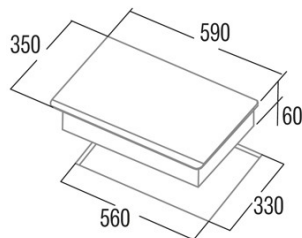

IB2 PLUS BK

Cod. **08027208**

EAN **8422248109420**

GENERAL INFORMATION

EAN/UPC	8422248109420
Subfamily	Induction

Product sheet

Number of cooking zones	2
Zone 1: Technology	Induction
Zone 1: Type of zone	Simple
Zone 1: Position	Right
Zone 1: Zone diameter (mm)	16
Zone 1: Power (kW)	14
Zone 1: Consumption (Wh / kg)	1851
Zone 2: Technology	Induction
Zone 2: Type of zone	Simple
Zone 2: Position	Left
Zone 2: Zone diameter (mm)	21
Zone 2: Power (kW)	23
Zone 2: Booster (kW)	1763
Zone 2: Consumption (Wh / kg)	183

Dimensions

Width (mm)	590
Height (mm)	68
Depth (mm)	350
Built-in width (mm)	560
Built-in height (mm)	320
Built-in depth (mm)	88
Easy installation system	Quick Fix

Finishing

Material	Glass
Bevel	Front

Control