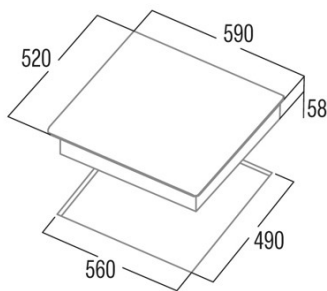

IBS 63032 220-240V 50-60Hz

Cod. **08063116**

EAN **8422248351836**

GENERAL INFORMATION

EAN/UPC	8422248351836
Subfamily	Induction

Product sheet

Number of cooking zones	3
Zone 1: Technology	Induction
Zone 1: Type of zone	Simple
Zone 1: Position	Front Left
Zone 1: Zone diameter (mm)	21
Zone 1: Power (kW)	2,3
Zone 1: Booster (kW)	2,6
Zone 1: Consumption (Wh / kg)	177,6
Zone 2: Technology	Induction
Zone 2: Type of zone	Simple
Zone 2: Position	Rear Left
Zone 2: Zone diameter (mm)	16
Zone 2: Power (kW)	1,2
Zone 2: Booster (kW)	1,5
Zone 2: Consumption (Wh / kg)	170
Zone 3: Technology	Induction
Zone 3: Type of zone	Simple
Zone 3: Position	Right
Zone 3: Zone diameter (mm)	28
Zone 3: Power (kW)	2,3
Zone 3: Booster (kW)	3
Zone 3: Consumption (Wh / kg)	189,7

Dimensions

Width (mm)	590
Height (mm)	58
Depth (mm)	520
Built-in width (mm)	560
Built-in height (mm)	490
Built-in depth (mm)	105
Easy installation system	Quick Fix

Control

Control type	Slider Touch Control
Control position	Front Centre
Independent zone control	√
Hidden control	-
Power levels	9 + Booster
Knob type	N/A
Cooking time programming	√
Available power limits (kW)	2,8/3,5
Connectivity	No
Autoignition	N/A

Safety

Safety lock	√
Child lock	Yes (Key)
Automatic cookware detection	√
Smart cookware detection	-
Automatic safety shutdown	√
Liquid spill detection	√

Electrical connection

Nominal voltage (V)	220-240
Nominal frequency (Hz)	50/60
Multiphase connection option	2 phases
Electric shock protection	Class II