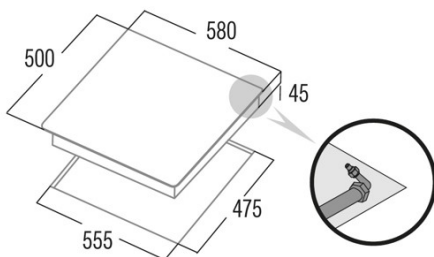

GI 6004 X

Cod. **08066600**

EAN **8422248067775**

GENERAL INFORMATION

EAN/UPC	8422248067775
Subfamily	Gas

Product sheet

Number of cooking zones	4
Zone 2: Technology	GAS
Zone 2: Type of zone	Rapid
Zone 2: Position	Front Left
Zone 2: Power (kW)	3
Zone 3: Technology	GAS
Zone 3: Type of zone	Semirapid
Zone 3: Position	Rear Left
Zone 3: Power (kW)	1,75
Zone 4: Technology	GAS
Zone 4: Type of zone	Auxiliary
Zone 4: Position	Front Right
Zone 4: Power (kW)	1
Zone 5: Technology	GAS
Zone 5: Type of zone	Semirapid
Zone 5: Position	Rear Right
Zone 5: Power (kW)	1,75

Dimensions

Width (mm)	580
Height (mm)	45
Depth (mm)	500
Built-in width (mm)	555
Built-in depth (mm)	475
Easy installation system	Clamping System

Finishing

Material	Stainless Steel
Bevel	No
Frame	No
Cooking supports	Cast Iron