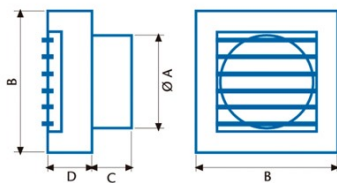

Ø A	B	C	D
B-10 MATIC	98	150	42	47
B-12 MATIC	118	180	45	56
B-15 MATIC	148	209	60	58