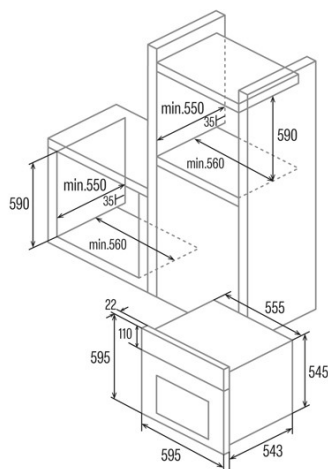

SES 6204 WH

Cod. 07044105

EAN 8422248347730

GENERAL INFORMATION

EAN/UPC	8422248347730
Subfamily	Static

Product sheet

Energy Efficiency Index (EEI)	95,2
Energy efficiency class	A
Energy consumption in conventional mode (kWh/cycle)	0,79
Heat source	Electricity
Appliance mass [Kg]	26,6
Number of cavities	1
Cavity volume (L)	66

Dimensions

Width (mm)	556
Height (mm)	545
Depth (mm)	548

Controls

Control type	Mechanical
Display	No
Number of functions	4
Functions	Double_Grill;Bottom heating;Top and bottom heating;Grill
Timer	Mechanical
On/off indicator	√
Thermostat indicator	-
Minimum temperature [°C]	40
Maximum temperature [°C]	240