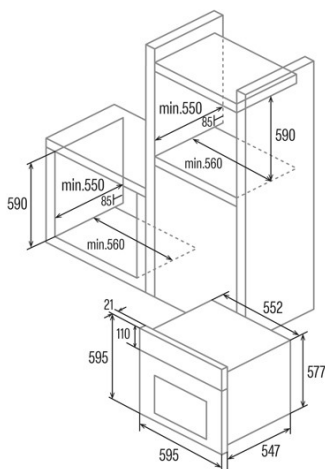

GENERAL INFORMATION

EAN/UPC	8422248347297
Subfamily	Static

Product sheet

Energy Efficiency Index (EEI)	95,2
Energy efficiency class	A
Energy consumption in conventional mode (kWh/cycle)	0,78
Heat source	Electricity
Number of cavities	1
Cavity volume (L)	65

Dimensions

Width (mm)	595
Height (mm)	595
Depth (mm)	561
Built-in width (mm)	560
Built-in height (mm)	580
Built-in depth (mm)	586

Controls

Control type	Mechanical
Display	No
Number of functions	4
Functions	Light;Grill;Bottom heating;Top and bottom heating
Timer	Mechanical
On/off indicator	√
Minimum temperature [°C]	50
Maximum temperature [°C]	250

Characteristics

Cleaning	Aquasmart Manual
Enamel	Black
Removable inner glass	√
Light type	LED
Number of light bulbs	15
Bulb power [W]	1
Number of door glasses	2
Manual door lock	√
Soft close	-
Side racks	√
Levels	5
Telescopic guides	No
Convection fan	-

Safety

Cooling fan	√

Electrical connection

Power of the upper heating element [W]	1350 + 900
Lower power of the heating element [W]	1200
Nominal voltage (V)	220-240
Nominal frequency (Hz)	50/60
Nominal input power (W)	2300
Power cord length (m)	0,9
Plug type	No plug

Accessories

Flat tray	-
Deep tray	√
Steam tray	-