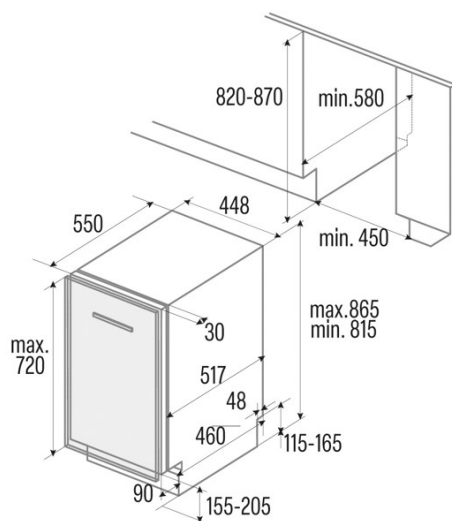

LVI 48010

Cod. 07200080

EAN 8422248351393

GENERAL INFORMATION

EAN/UPC	8422248351393
Subfamily	Built-in

Power connection

Nominal voltage (V)	220-230
Nominal frequency (Hz)	50
Nominal input power (W)	1760
Power cord length (m)	1500
Plug type	Type C

Product sheet according to EU Regulation 2019/2022 - 2019/2017

Default placement settings	14
Energy efficiency class	D
Energy consumption in off mode [W]	0
Noise level [dBA]	47
Installation type	Built-In

Power and water connection

Nominal voltage (V)	220-230
Nominal frequency (Hz)	50
Nominal input power (W)	1760
Power cord length (m)	1500
Plug type	Type C
Inlet water hose length (m)	1500
Drainage water hose length (m)	1400

Installation

Width (mm)	448
Min. height (mm)	815
Depth (mm)	550
Adjustable height	√
Built-in width (mm)	450
Inner height (mm)	820
Built-in depth (mm)	580
Maximum door height (mm)	450