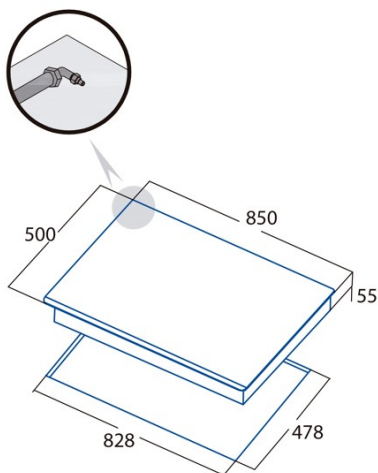

LGI 9041 X

Cod. **08005350**

EAN **8422248081948**

GENERAL INFORMATION

EAN/UPC	8422248081948
Subfamily	Gas

Product sheet

Number of cooking zones	5
Zone 1: Technology	GAS
Zone 1: Type of zone	Triple
Zone 1: Position	Centre
Zone 1: Power (kW)	3,5
Zone 2: Technology	GAS
Zone 2: Type of zone	Rapid
Zone 2: Position	Rear Right
Zone 2: Power (kW)	3
Zone 3: Technology	GAS
Zone 3: Type of zone	Semirapid
Zone 3: Position	Front Left
Zone 3: Power (kW)	1,75
Zone 4: Technology	GAS
Zone 4: Type of zone	Auxiliary
Zone 4: Position	Front Left
Zone 4: Power (kW)	1
Zone 5: Technology	GAS
Zone 5: Type of zone	Semirapid
Zone 5: Position	Rear Right
Zone 5: Power (kW)	1,75

Dimensions

Width (mm)	850
Height (mm)	55
Depth (mm)	500
Built-in width (mm)	828
Built-in depth (mm)	478
Easy installation system	Clamping System

Finishing

Material	Stainless Steel
Bevel	No
Frame	No
Cooking supports	Cast Iron