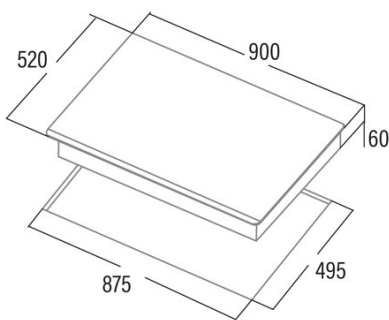

INSB 9012 BK

Cod. **08024402**

EAN **8422248109413**

GENERAL INFORMATION

EAN/UPC	8422248109413
Subfamily	Induction

Product sheet

Number of cooking zones	5
Zone 1: Technology	Induction
Zone 1: Type of zone	Rectangular Flexible
Zone 1: Position	Front Left
Zone 1: Zone diameter (mm)	21x20
Zone 1: Power (kW)	1,5
Zone 1: Booster (kW)	2
Zone 1: Consumption (Wh / kg)	182,9
Zone 1B: Zone diameter (mm)	N/A
Zone 1C: Zone diameter (mm)	N/A
Zone 2: Technology	Induction
Zone 2: Type of zone	Rectangular Flexible
Zone 2: Position	Rear Left
Zone 2: Zone diameter (mm)	21x20
Zone 2: Power (kW)	2
Zone 2: Booster (kW)	2,8
Zone 2: Consumption (Wh / kg)	182,7
Zone 2B: Zone diameter (mm)	N/A
Zone 2C: Zone diameter (mm)	N/A
Zone 3: Technology	Induction
Zone 3: Type of zone	Simple
Zone 3: Position	Centre
Zone 3: Zone diameter (mm)	30
Zone 3: Power (kW)	2,3
Zone 3: Booster (kW)	3
Zone 3: Consumption (Wh / kg)	216,3
Zone 3B: Zone diameter (mm)	N/A
Zone 3C: Zone diameter (mm)	N/A
Zone 4: Technology	Induction
Zone 4: Type of zone	Rectangular Flexible
Zone 4: Position	Rear Right
Zone 4: Zone diameter (mm)	21x20
Zone 4: Power (kW)	1,5
Zone 4: Booster (kW)	2
Zone 4: Consumption (Wh / kg)	182,9
Zone 4B: Zone diameter (mm)	N/A
Zone 4C: Zone diameter (mm)	N/A
Zone 5: Technology	Induction
Zone 5: Type of zone	Rectangular Flexible
Zone 5: Position	Front Right
Zone 5: Zone diameter (mm)	21x20
Zone 5: Power (kW)	2
Zone 5: Booster (kW)	2,8
Zone 5: Consumption (Wh / kg)	182,7
Zone 5B: Zone diameter (mm)	N/A
Zone 5C: Zone diameter (mm)	N/A
Zone 6: Technology	N/A
Zone 6: Type of zone	N/A
Zone 6: Position	N/A
Zone 6: Zone diameter (mm)	N/A
Zone 6B: Zone diameter (mm)	N/A
Zone 6C: Zone diameter (mm)	N/A

Dimensions

Width (mm)	900
Height (mm)	60
Depth (mm)	520

Built-in width (mm)	875
Built-in height (mm)	56
Built-in depth (mm)	495
Easy installation system	Quick Fix

Finishing

Material	Glass
Bevel	Front
Frame	No
Cooking supports	N/A