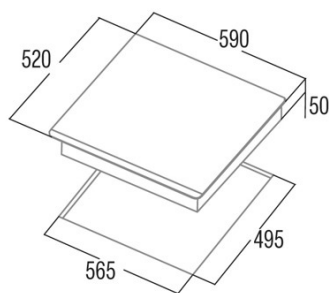

GIGA 600 BK

Cod. **08026002**

EAN **8422248059190**

GENERAL INFORMATION

EAN/UPC	8422248059190
Subfamily	Induction

Product sheet

Number of cooking zones	4
Zone 1: Technology	Induction
Zone 1: Type of zone	Rectangular Flexible
Zone 1: Position	Front Left
Zone 1: Zone diameter (mm)	23,5x19
Zone 1: Power (kW)	2,1
Zone 1: Booster (kW)	3,7
Zone 1: Consumption (Wh / kg)	182,7
Zone 1B: Zone diameter (mm)	N/A
Zone 1C: Zone diameter (mm)	N/A
Zone 2: Technology	Induction
Zone 2: Type of zone	Rectangular Flexible
Zone 2: Position	Rear Left
Zone 2: Zone diameter (mm)	23,5x19
Zone 2: Power (kW)	2,1
Zone 2: Booster (kW)	3,7
Zone 2: Consumption (Wh / kg)	182,7
Zone 2B: Zone diameter (mm)	N/A
Zone 2C: Zone diameter (mm)	N/A
Zone 3: Technology	Induction
Zone 3: Type of zone	Rectangular Flexible
Zone 3: Position	Rear Right
Zone 3: Zone diameter (mm)	23,5x19
Zone 3: Power (kW)	2,1
Zone 3: Booster (kW)	3,7
Zone 3: Consumption (Wh / kg)	182,7
Zone 3B: Zone diameter (mm)	N/A
Zone 3C: Zone diameter (mm)	N/A
Zone 4: Technology	Induction
Zone 4: Type of zone	Rectangular Flexible
Zone 4: Position	Front Right
Zone 4: Zone diameter (mm)	23,5x19
Zone 4: Power (kW)	2,1
Zone 4: Booster (kW)	3,7
Zone 4: Consumption (Wh / kg)	182,7
Zone 4B: Zone diameter (mm)	N/A
Zone 4C: Zone diameter (mm)	N/A
Zone 5: Technology	N/A
Zone 5: Type of zone	N/A
Zone 5: Position	N/A
Zone 5: Zone diameter (mm)	N/A
Zone 5B: Zone diameter (mm)	N/A
Zone 5C: Zone diameter (mm)	N/A
Zone 6: Technology	N/A
Zone 6: Type of zone	N/A
Zone 6: Position	N/A
Zone 6: Zone diameter (mm)	N/A
Zone 6B: Zone diameter (mm)	N/A
Zone 6C: Zone diameter (mm)	N/A

Dimensions

Width (mm)	590
Height (mm)	50
Depth (mm)	520
Built-in width (mm)	565
Built-in depth (mm)	495
Easy installation system	Quick Fix