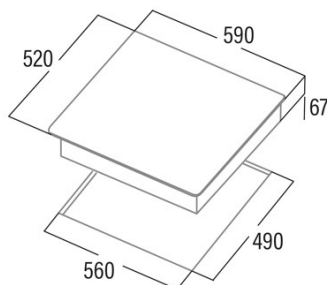

TN 604 B

Cod. **08040011**

EAN **8422248109321**

GENERAL INFORMATION

EAN/UPC	8422248109321
Subfamily	Radiant

Product sheet

Number of cooking zones	4
Zone 1: Technology	Radiant
Zone 1: Type of zone	Simple
Zone 1: Position	Front Left
Zone 1: Zone diameter (mm)	14
Zone 1: Power (kW)	1,2
Zone 1: Consumption (Wh / kg)	187,7
Zone 1B: Zone diameter (mm)	N/A
Zone 1C: Zone diameter (mm)	N/A
Zone 2: Technology	Radiant
Zone 2: Type of zone	Simple
Zone 2: Position	Rear Left
Zone 2: Zone diameter (mm)	18
Zone 2: Power (kW)	1,8
Zone 2: Consumption (Wh / kg)	183,4
Zone 2B: Zone diameter (mm)	N/A
Zone 2C: Zone diameter (mm)	N/A
Zone 3: Technology	Radiant
Zone 3: Type of zone	Simple
Zone 3: Position	Rear Right
Zone 3: Zone diameter (mm)	14
Zone 3: Power (kW)	1,2
Zone 3: Consumption (Wh / kg)	194,1
Zone 3B: Zone diameter (mm)	N/A
Zone 3C: Zone diameter (mm)	N/A
Zone 4: Technology	Radiant
Zone 4: Type of zone	Simple
Zone 4: Position	Front Right
Zone 4: Zone diameter (mm)	18
Zone 4: Power (kW)	1,8
Zone 4: Consumption (Wh / kg)	191,3
Zone 4B: Zone diameter (mm)	N/A
Zone 4C: Zone diameter (mm)	N/A
Zone 5: Technology	N/A
Zone 5: Type of zone	N/A
Zone 5: Position	N/A
Zone 5: Zone diameter (mm)	N/A
Zone 5B: Zone diameter (mm)	N/A
Zone 5C: Zone diameter (mm)	N/A
Zone 6: Technology	N/A
Zone 6: Type of zone	N/A
Zone 6: Position	N/A
Zone 6: Zone diameter (mm)	N/A
Zone 6B: Zone diameter (mm)	N/A
Zone 6C: Zone diameter (mm)	N/A

Dimensions

Width (mm)	590
Depth (mm)	520
Built-in width (mm)	560
Built-in depth (mm)	490
Easy installation system	Quick Fix

Finishing

Material	Glass
Bevel	No
Frame	No

Cooking supports	N/A
------------------	-----