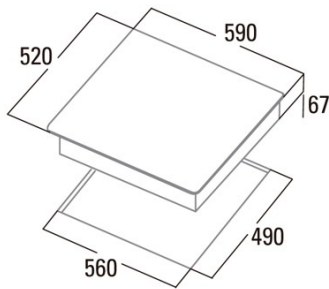

TT 603

Cod. 08063107

EAN 8422248082525

GENERAL INFORMATION

EAN/UPC	8422248082525
Subfamily	Radiant

Product sheet

Number of cooking zones	3
Zone 1: Technology	Radiant
Zone 1: Type of zone	Simple
Zone 1: Position	Front Right
Zone 1: Zone diameter (mm)	18
Zone 1: Power (kW)	1,8
Zone 1: Consumption (Wh / kg)	147,1
Zone 1B: Zone diameter (mm)	N/A
Zone 1C: Zone diameter (mm)	N/A
Zone 2: Technology	Radiant
Zone 2: Type of zone	Simple
Zone 2: Position	Rear Right
Zone 2: Zone diameter (mm)	14
Zone 2: Power (kW)	1,2
Zone 2: Consumption (Wh / kg)	147
Zone 2B: Zone diameter (mm)	N/A
Zone 2C: Zone diameter (mm)	N/A
Zone 3: Technology	Radiant
Zone 3: Type of zone	Simple
Zone 3: Position	Rear Left
Zone 3: Zone diameter (mm)	27
Zone 3: Power (kW)	2,7
Zone 3: Consumption (Wh / kg)	140,1
Zone 3B: Zone diameter (mm)	21
Zone 3B: Power (kW)	1,95
Zone 3B: Consumption (Wh / kg)	140,1
Zone 3C: Zone diameter (mm)	14,5
Zone 3C: Power (kW)	1,05
Zone 3C: Consumption (Wh / kg)	140,1
Zone 4: Technology	N/A
Zone 4: Zone diameter (mm)	N/A
Zone 4B: Zone diameter (mm)	N/A
Zone 4C: Zone diameter (mm)	N/A
Zone 5: Technology	N/A
Zone 5: Zone diameter (mm)	N/A
Zone 5B: Zone diameter (mm)	N/A
Zone 5C: Zone diameter (mm)	N/A
Zone 6: Technology	N/A
Zone 6: Zone diameter (mm)	N/A
Zone 6B: Zone diameter (mm)	N/A
Zone 6C: Zone diameter (mm)	N/A

Dimensions

Width (mm)	590
Height (mm)	67
Depth (mm)	520
Built-in height (mm)	560
Built-in depth (mm)	490
Easy installation system	Quick Fix

Finishing

Material	Stainless Steel
Bevel	No
Frame	No
Cooking supports	Cast Iron