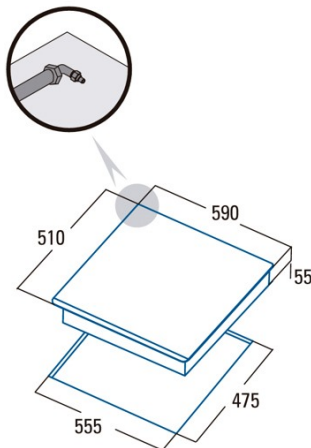

GENERAL INFORMATION

EAN/UPC	8422248068376
Subfamily	Gas

Product sheet

Number of cooking zones	3
Zone 1: Technology	GAS
Zone 1: Type of zone	Triple
Zone 1: Power (kW)	3,5
Zone 3: Technology	GAS
Zone 3: Type of zone	Semirapid
Zone 3: Position	Rear Right
Zone 3: Power (kW)	1,75
Zone 4: Technology	GAS
Zone 4: Type of zone	Auxiliary
Zone 4: Position	Front Right
Zone 4: Power (kW)	1

Dimensions

Width (mm)	590
Height (mm)	55
Depth (mm)	510
Built-in width (mm)	555
Built-in depth (mm)	475
Easy installation system	Clamping System

Finishing

Material	Glass
Bevel	No
Frame	No
Cooking supports	Cast Iron

Control

Control type	Mechanical
Control position	Front Centre
Independent zone control	√
Hidden control	-
Power levels	Gradual
Cooking time programming	-
Countdown alarm	-
Power management	-
Available power limits (kW)	No
Connectivity	No
Autoignition	220-240V

Safety

Safety lock	-
Child lock	No
Residual heat indicator	-
Automatic cookware detection	-
Smart cookware detection	-
Automatic safety shutdown	-
Liquid spill detection	-
Safety valve	√

Electrical connection

Nominal voltage (V)	220-240
Nominal frequency (Hz)	50/60
Nominal input power (W)	6,25
Multiphase connection option	2 phases
Electric shock protection	Class I
Plug type	No plug