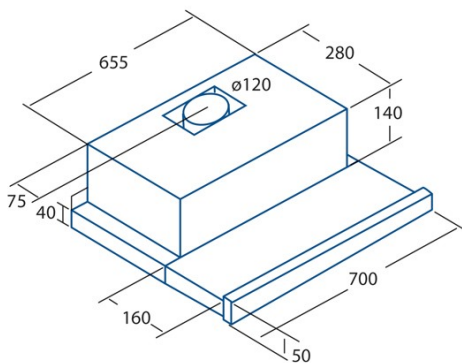

GENERAL INFORMATION

EAN/UPC	8422248061971
Subfamily	Telescopic

Product sheet according to directives EU65/2014 - EN61591, EN60704-2-13, EN50564

AEC (Annual energy consumption) (kWh/year)	44,5
EEl class (energy efficiency class)	C
FDE (fluid dynamic efficiency)	11,9
FDE class (fluid dynamic efficiency class)	E
LE (light efficiency) (Lux/W)	36
LE class (light efficiency class)	A
GFE (grease filtering efficiency)	68
GFE class (grease filtering efficiency class)	D
Airflow in normal mode MIN (m3/h)	150
Airflow in normal mode MAX (m3/h)	390
Acoustic power in normal mode MIN (dB)	45
Acoustic power in normal mode MAX (dB)	57
Po (energy consumption in off mode) (W)	0
Ps (energy consumption in standby mode) (W)	0

Integration directive EU 66/2014

f (time increase factor)	1,6
EEl (Energy Efficiency Index)	78,2
QBEP (maximum efficiency at air flow point) (m3/h)	198,2
PBEP (maximum efficiency at pressure point) (Pa)	148
WBEP (power consumption at maximum efficiency) (W)	68,6
WL (nominal power lighting system) (W)	7
EMIDDLE (Average illuminance on the cooking surface) (lux)	252

External Dimensions

Width (mm)	700
Depth (mm)	280
Maximum total height (mm)	180
Minimum total height (mm)	180
Diamètre de sortie (mm)	120

Characteristics

Motor quantity	1
Motor model	TF2003
Maximum pressure (Pa)	194
Filter technology	Aluminium mesh
Control technology	Mechanical rocker switch
Booster	-
Power levels	2
Timer	-
Filter saturation indicator	-
Charcoal filter replacement indicator	-
Dimmer function	-
Connectivity	-
Remote control	-
Display	-

Lighting

Light model	EcoLed
Ray technology	LED

Installation

Minimum distance to electric plate (mm)	550
Minimum distance to gas plate (mm)	650
Recirculation option	√
Charcoal filter	-