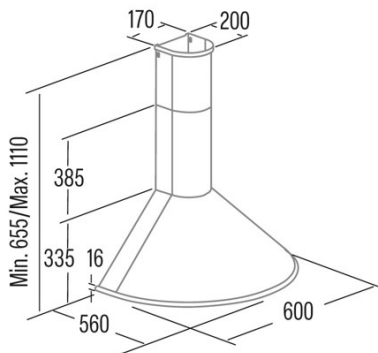

GENERAL INFORMATION

EAN/UPC	8422248084178
Subfamily	Chimney

Product sheet according to directives EU65/2014 - EN61591, EN60704-2-13, EN50564

AEC (Annual energy consumption) (kWh/year)	95,7
EEl class (energy efficiency class)	C
FDE (fluid dynamic efficiency)	17,8
FDE class (fluid dynamic efficiency class)	D
LE (light efficiency) (Lux/W)	36
LE class (light efficiency class)	A
GFE (grease filtering efficiency)	90,3
GFE class (grease filtering efficiency class)	B
Airflow in normal mode MIN (m3/h)	385
Airflow in normal mode MAX (m3/h)	645
Acoustic power in normal mode MIN (dB)	58
Acoustic power in normal mode MAX (dB)	72
Po (energy consumption in off mode) (W)	0
Ps (energy consumption in standby mode) (W)	0

Integration directive EU 66/2014

f (time increase factor)	1,4
EEl (Energy Efficiency Index)	80,1
QBEP (maximum efficiency at air flow point) (m3/h)	371,8
PBEP (maximum efficiency at pressure point) (Pa)	314
WBEP (power consumption at maximum efficiency) (W)	182,5
WL (nominal power lighting system) (W)	7
EMIDDLE (Average illuminance on the cooking surface) (lux)	252

External Dimensions

Width (mm)	600
Depth (mm)	560
Maximum total height (mm)	1110
Minimum total height (mm)	655
Diamètre de sortie (mm)	150, 125

Characteristics

Motor quantity	1
Motor model	TA
Maximum pressure (Pa)	430
Filter technology	Aluminium mesh
Control technology	Mechanical push button
Booster	-
Power levels	3
Timer	-
Filter saturation indicator	-
Charcoal filter replacement indicator	-
Dimmer function	-
Connectivity	-
Remote control	-
Display	-

Lighting

Light model	ECOLED 2
Ray technology	LED

Installation

Minimum distance to electric plate (mm)	650
Minimum distance to gas plate (mm)	650
Recirculation option	√
Charcoal filter	-