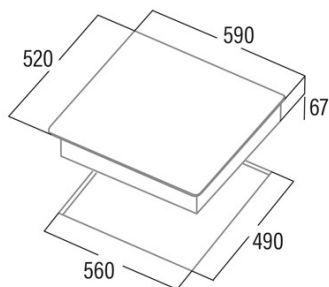

TN 604 B

Cod. **08040011**

EAN **8422248109321**

GENERAL INFORMATION

EAN/UPC	8422248109321
Subfamily	Radiant

Product sheet

Number of cooking zones	4
Zone 1: Technology	Radiant
Zone 1: Type of zone	Simple
Zone 1: Position	Front Left
Zone 1: Zone diameter (mm)	14
Zone 1: Power (kW)	1,2
Zone 1: Consumption (Wh / kg)	187,7
Zone 1B: Zone diameter (mm)	N/A
Zone 1C: Zone diameter (mm)	N/A
Zone 2: Technology	Radiant
Zone 2: Type of zone	Simple
Zone 2: Position	Rear Left
Zone 2: Zone diameter (mm)	18
Zone 2: Power (kW)	1,8
Zone 2: Consumption (Wh / kg)	183,4
Zone 2B: Zone diameter (mm)	N/A
Zone 2C: Zone diameter (mm)	N/A
Zone 3: Technology	Radiant
Zone 3: Type of zone	Simple
Zone 3: Position	Rear Right
Zone 3: Zone diameter (mm)	14
Zone 3: Power (kW)	1,2
Zone 3: Consumption (Wh / kg)	194,1
Zone 3B: Zone diameter (mm)	N/A
Zone 3C: Zone diameter (mm)	N/A
Zone 4: Technology	Radiant
Zone 4: Type of zone	Simple
Zone 4: Position	Front Right
Zone 4: Zone diameter (mm)	18
Zone 4: Power (kW)	1,8
Zone 4: Consumption (Wh / kg)	191,3
Zone 4B: Zone diameter (mm)	N/A
Zone 4C: Zone diameter (mm)	N/A
Zone 5: Technology	N/A
Zone 5: Type of zone	N/A
Zone 5: Position	N/A
Zone 5: Zone diameter (mm)	N/A
Zone 5B: Zone diameter (mm)	N/A
Zone 5C: Zone diameter (mm)	N/A
Zone 6: Technology	N/A
Zone 6: Type of zone	N/A
Zone 6: Position	N/A
Zone 6: Zone diameter (mm)	N/A
Zone 6B: Zone diameter (mm)	N/A
Zone 6C: Zone diameter (mm)	N/A

Dimensions

Width (mm)	590
Depth (mm)	520
Built-in width (mm)	560
Built-in depth (mm)	490
Easy installation system	Quick Fix

Finishing

Material	Glass
Bevel	No
Frame	No

Cooking supports	N/A
------------------	-----