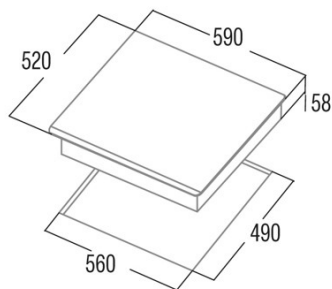

INSB 6003E2 BK

Cod. **08063122**

EAN **8422248355735**

GENERAL INFORMATION

EAN/UPC	8422248355735
Subfamily	Induction

Product sheet

Number of cooking zones	3
Zone 1: Technology	Induction
Zone 1: Type of zone	Simple
Zone 1: Position	Right
Zone 1: Zone diameter (mm)	28
Zone 1: Power (kW)	23
Zone 1: Booster (kW)	3
Zone 1: Consumption (Wh / kg)	1897
Zone 2: Technology	Induction
Zone 2: Type of zone	Simple
Zone 2: Position	Rear Left
Zone 2: Zone diameter (mm)	16
Zone 2: Power (kW)	12
Zone 2: Booster (kW)	15
Zone 2: Consumption (Wh / kg)	170
Zone 3: Technology	Induction
Zone 3: Type of zone	Simple
Zone 3: Position	Front Left
Zone 3: Zone diameter (mm)	21
Zone 3: Power (kW)	23
Zone 3: Booster (kW)	3
Zone 3: Consumption (Wh / kg)	1776