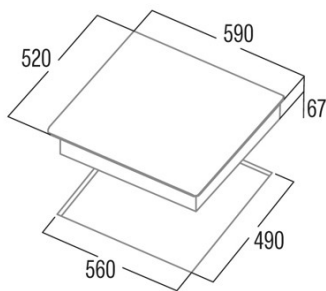

GENERAL INFORMATION

EAN/UPC	8422248357357
Subfamily	Radiant

Product sheet

Number of cooking zones	3
Zone 1: Technology	Radiant
Zone 1: Type of zone	Simple
Zone 1: Position	Front Right
Zone 1: Zone diameter (mm)	18
Zone 1: Power (kW)	1,8
Zone 1: Consumption (Wh / kg)	1961
Zone 2: Technology	Radiant
Zone 2: Type of zone	Simple
Zone 2: Position	Rear Right
Zone 2: Zone diameter (mm)	14
Zone 2: Power (kW)	1,2
Zone 2: Consumption (Wh / kg)	1969
Zone 3: Technology	Radiant
Zone 3: Type of zone	Double
Zone 3: Position	Left
Zone 3: Zone diameter (mm)	28
Zone 3: Power (kW)	2,4
Zone 3: Consumption (Wh / kg)	1847
Zone 3B: Zone diameter (mm)	22
Zone 3B: Power (kW)	1,5

Dimensions

Width (mm)	590
Height (mm)	52
Depth (mm)	520
Built-in width (mm)	560
Built-in height (mm)	110
Built-in depth (mm)	490
Easy installation system	Quick Fix

Finishing

Material	Glass
Bevel	No
Frame	No
Cooking supports	N/A

Control

Control type	Slider Touch Control
Control position	Front Centre
Independent zone control	√
Hidden control	-
Power levels	9
Knob type	N/A
Cooking time programming	√
Countdown alarm	√
Power management	-
Connectivity	No
Autoignition	N/A

Safety

Safety lock	√
Child lock	No
Residual heat indicator	√
Automatic cookware detection	-
Smart cookware detection	√
Automatic safety shutdown	√