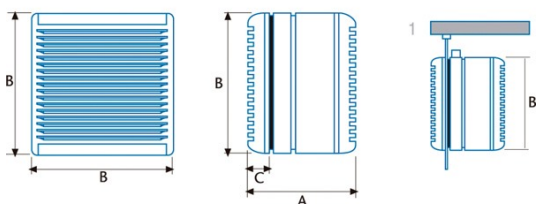

Installation

Width (mm)	420
Height (mm)	4220
Depth (mm)	230
Total minimum height (mm)	420
Outlet diameter (mm)	305

Power connection

Nominal voltage (V)	230
Nominal frequency (Hz)	50
Nominal input power (W)	90
Plug type	No plug

Power and water connection

Nominal voltage (V)	230
Nominal frequency (Hz)	50
Nominal input power (W)	90
Plug type	No plug

	A	B	C
B-23/RA	190	340	40
B-30/RA	230	420	40