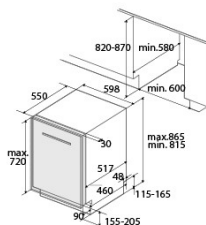

GENERAL INFORMATION

EAN/UPC	8422248351379
Subfamily	Built-in

Power connection

Nominal voltage (V)	220-240
Nominal frequency (Hz)	50
Nominal input power (W)	1760
Electric shock protection	Class II
Power cord length (m)	1500
Plug type	Type F

Product sheet according to EU Regulation 2019/2022 - 2019/2017

Default placement settings	14
Energy efficiency class	D
Noise level [dBA]	47
Installation type	Built-In

Control panel

Control type	Soft Touch Buttons
Display	LED
Salt control indicator	√
Rinse aid control indicator	√
Start delay	3-6-9h
Remaining time indicator	√
Start/Pause	√

Programmes and functions

Number of programmes	8
Programme 1 - Name	Intensive
Programme 1 - Temperature (°C)	65
Programme 2 - Name	Normal
Programme 2 - Temperature (°C)	55
Programme 3 - Name	Eco
Programme 3 - Temperature (°C)	50
Programme 4 - Name	Express 90'
Programme 4 - Temperature (°C)	55
Programme 5 - Name	Quick 30'
Programme 5 - Temperature (°C)	40
Programme 6 - Name	Automatic
Programme 6 - Temperature (°C)	60

Power and water connection

Nominal voltage (V)	220-240
Nominal frequency (Hz)	50
Nominal input power (W)	1760
Electric shock protection	Class II
Power cord length (m)	1500
Plug type	Type F
Inlet water hose length (m)	1500
Drainage water hose length (m)	1400

Installation

Width (mm)	598
Min. height (mm)	815
Depth (mm)	550
Adjustable height	√
Built-in width (mm)	600
Inner height (mm)	820
Built-in depth (mm)	580
Maximum door height (mm)	720
Sliding door	-