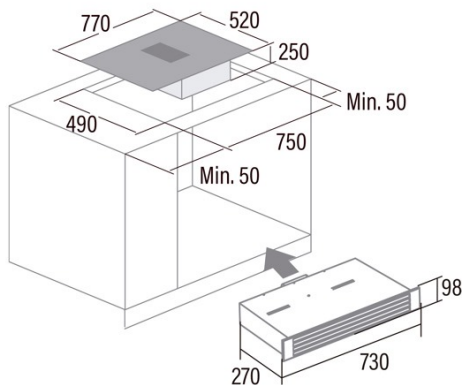

IAS 770

Cod. **08000403**

EAN **8422248102568**

GENERAL INFORMATION

EAN/UPC	8422248102568
Subfamily	Induction

Product sheet

Number of cooking zones	4
Zone 1: Technology	Induction
Zone 1: Type of zone	Rectangular Flexible
Zone 1: Position	Front Right
Zone 1: Zone diameter (mm)	19x19
Zone 1: Power (kW)	2
Zone 1: Booster (kW)	2,8
Zone 1: Consumption (Wh / kg)	206,8
Zone 1B: Zone diameter (mm)	N/A
Zone 1C: Zone diameter (mm)	N/A
Zone 2: Technology	Induction
Zone 2: Type of zone	Rectangular Flexible
Zone 2: Position	Rear Right
Zone 2: Zone diameter (mm)	19x19
Zone 2: Power (kW)	1,5
Zone 2: Booster (kW)	2
Zone 2: Consumption (Wh / kg)	181,5
Zone 2B: Zone diameter (mm)	N/A
Zone 2C: Zone diameter (mm)	N/A
Zone 3: Technology	Induction
Zone 3: Type of zone	Rectangular Flexible
Zone 3: Position	Front Left
Zone 3: Zone diameter (mm)	19x19
Zone 3: Power (kW)	2
Zone 3: Booster (kW)	2,8
Zone 3: Consumption (Wh / kg)	194,2
Zone 3B: Zone diameter (mm)	N/A
Zone 3C: Zone diameter (mm)	N/A
Zone 4: Technology	Induction
Zone 4: Type of zone	Rectangular Flexible
Zone 4: Position	Rear Left
Zone 4: Zone diameter (mm)	19x19
Zone 4: Power (kW)	1,5
Zone 4: Booster (kW)	2
Zone 4: Consumption (Wh / kg)	181,5
Zone 4B: Zone diameter (mm)	N/A
Zone 4C: Zone diameter (mm)	N/A
Zone 5: Technology	N/A
Zone 5: Zone diameter (mm)	N/A
Zone 5B: Zone diameter (mm)	N/A
Zone 5C: Zone diameter (mm)	N/A
Zone 6: Technology	N/A
Zone 6: Zone diameter (mm)	N/A
Zone 6B: Zone diameter (mm)	N/A
Zone 6C: Zone diameter (mm)	N/A

Dimensions

Width (mm)	770
Height (mm)	250
Depth (mm)	520
Built-in height (mm)	750
Built-in depth (mm)	490
Easy installation system	Quick Fix

Finishing

Material	Glass
Bevel	Front

Frame	No
Cooking supports	N/A

Control

Control type	Slider Touch Control
Control position	Front Centre
Independent zone control	√
Hidden control	-
Power levels	9 + Booster
Knob type	N/A
Cooking time programming	√
Countdown alarm	√
Power management	-
Available power limits (kW)	No
Connectivity	No
Autoignition	N/A