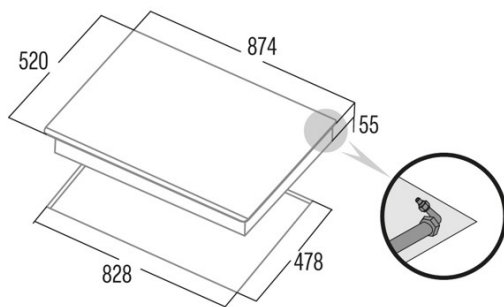

LCI 9041 BK

Cod. **08005404**

EAN **8422248081924**

GENERAL INFORMATION

EAN/UPC	8422248081924
Subfamily	Gas

Product sheet

Number of cooking zones	5
Zone 1: Technology	Gas
Zone 1: Type of zone	Triple
Zone 1: Position	Centre
Zone 1: Power (kW)	3,5
Zone 2: Technology	Gas
Zone 2: Type of zone	Rapid
Zone 2: Position	Rear Right
Zone 2: Power (kW)	3
Zone 3: Technology	Gas
Zone 3: Type of zone	Semirapid
Zone 3: Position	Rear Left
Zone 3: Power (kW)	1,75
Zone 4: Technology	Gas
Zone 4: Type of zone	Auxiliary
Zone 4: Position	Front Right
Zone 4: Power (kW)	1
Zone 5: Technology	Gas
Zone 5: Type of zone	Semirapid
Zone 5: Position	Front Left
Zone 5: Power (kW)	1,75

Dimensions

Width (mm)	874
Height (mm)	55
Depth (mm)	520
Built-in width (mm)	828
Built-in depth (mm)	478
Easy installation system	Clamping System

Finishing

Material	Glass
Bevel	No
Frame	No
Cooking supports	Cast Iron