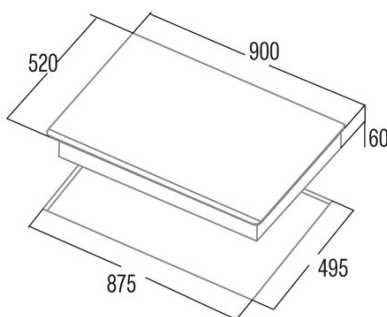

IDF 9012 PRO BK

Cod. **08024202**

EAN **8422248079631**

GENERAL INFORMATION

EAN/UPC	8422248079631
Subfamily	Induction

Product sheet

Number of cooking zones	5
Zone 1: Technology	Induction
Zone 1: Type of zone	Rectangular Flexible
Zone 1: Position	Front Left
Zone 1: Zone diameter (mm)	21x20
Zone 1: Power (kW)	1,5
Zone 1: Booster (kW)	2
Zone 1: Consumption (Wh / kg)	182,9
Zone 1B: Zone diameter (mm)	N/A
Zone 1C: Zone diameter (mm)	N/A
Zone 2: Technology	Induction
Zone 2: Type of zone	Rectangular Flexible
Zone 2: Position	Rear Left
Zone 2: Zone diameter (mm)	21x20
Zone 2: Power (kW)	2
Zone 2: Booster (kW)	2,8
Zone 2: Consumption (Wh / kg)	182,7
Zone 2B: Zone diameter (mm)	N/A
Zone 2C: Zone diameter (mm)	N/A
Zone 3: Technology	Induction
Zone 3: Type of zone	Simple
Zone 3: Position	Centre
Zone 3: Zone diameter (mm)	30
Zone 3: Power (kW)	2,3
Zone 3: Booster (kW)	3
Zone 3: Consumption (Wh / kg)	216,3
Zone 3B: Zone diameter (mm)	N/A
Zone 3C: Zone diameter (mm)	N/A
Zone 4: Technology	Induction
Zone 4: Type of zone	Rectangular Flexible
Zone 4: Position	Rear Right
Zone 4: Zone diameter (mm)	21x20
Zone 4: Power (kW)	1,5
Zone 4: Booster (kW)	2
Zone 4: Consumption (Wh / kg)	182,9
Zone 4B: Zone diameter (mm)	N/A
Zone 4C: Zone diameter (mm)	N/A
Zone 5: Technology	Induction
Zone 5: Type of zone	Rectangular Flexible
Zone 5: Position	Front Right
Zone 5: Zone diameter (mm)	21x20
Zone 5: Power (kW)	2
Zone 5: Booster (kW)	2,8
Zone 5: Consumption (Wh / kg)	182,7
Zone 5B: Zone diameter (mm)	N/A
Zone 5C: Zone diameter (mm)	N/A
Zone 6: Technology	N/A
Zone 6: Type of zone	N/A
Zone 6: Position	N/A
Zone 6: Zone diameter (mm)	N/A
Zone 6B: Zone diameter (mm)	N/A
Zone 6C: Zone diameter (mm)	N/A

Dimensions

Width (mm)	900
Height (mm)	60
Depth (mm)	520

Built-in width (mm)	875
Built-in depth (mm)	495
Easy installation system	Quick Fix

Finishing

Material	Glass
Bevel	Front
Frame	No
Cooking supports	N/A