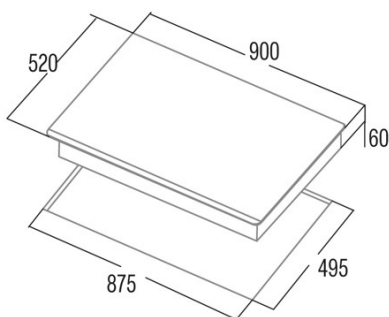

IDF 9012 PRO BK

Cod. **08024202**

EAN **8422248079631**

GENERAL INFORMATION

EAN/UPC	8422248079631
Subfamily	Induction

Product sheet

Number of cooking zones	5
Zone 1: Technology	Induction
Zone 1: Type of zone	Rectangular Flexible
Zone 1: Position	Front Left
Zone 1: Zone diameter (mm)	21x20
Zone 1: Power (kW)	1,5
Zone 1: Booster (kW)	2
Zone 1: Consumption (Wh / kg)	182,9
Zone 1B: Zone diameter (mm)	N/A
Zone 1C: Zone diameter (mm)	N/A
Zone 2: Technology	Induction
Zone 2: Type of zone	Rectangular Flexible
Zone 2: Position	Rear Left
Zone 2: Zone diameter (mm)	21x20
Zone 2: Power (kW)	2
Zone 2: Booster (kW)	2,8
Zone 2: Consumption (Wh / kg)	182,7
Zone 2B: Zone diameter (mm)	N/A
Zone 2C: Zone diameter (mm)	N/A
Zone 3: Technology	Induction
Zone 3: Type of zone	Simple
Zone 3: Position	Centre
Zone 3: Zone diameter (mm)	30
Zone 3: Power (kW)	2,3
Zone 3: Booster (kW)	3
Zone 3: Consumption (Wh / kg)	216,3
Zone 3B: Zone diameter (mm)	N/A
Zone 3C: Zone diameter (mm)	N/A
Zone 4: Technology	Induction
Zone 4: Type of zone	Rectangular Flexible
Zone 4: Position	Rear Right
Zone 4: Zone diameter (mm)	21x20
Zone 4: Power (kW)	1,5
Zone 4: Booster (kW)	2
Zone 4: Consumption (Wh / kg)	182,9
Zone 4B: Zone diameter (mm)	N/A
Zone 4C: Zone diameter (mm)	N/A
Zone 5: Technology	Induction
Zone 5: Type of zone	Rectangular Flexible
Zone 5: Position	Front Right
Zone 5: Zone diameter (mm)	21x20
Zone 5: Power (kW)	2
Zone 5: Booster (kW)	2,8
Zone 5: Consumption (Wh / kg)	182,7
Zone 5B: Zone diameter (mm)	N/A
Zone 5C: Zone diameter (mm)	N/A
Zone 6: Technology	N/A
Zone 6: Type of zone	N/A
Zone 6: Position	N/A
Zone 6: Zone diameter (mm)	N/A
Zone 6B: Zone diameter (mm)	N/A
Zone 6C: Zone diameter (mm)	N/A

Dimensions

Width (mm)	900
Height (mm)	60
Depth (mm)	520

Built-in width (mm)	875
Built-in depth (mm)	495
Easy installation system	Quick Fix

Finishing

Material	Glass
Bevel	Front
Frame	No
Cooking supports	N/A