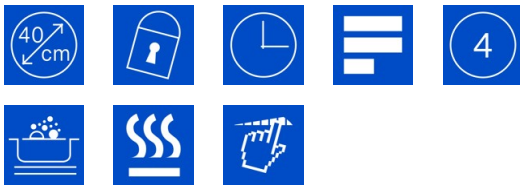

GIGA 600 SD

Cod. **08026609**

EAN **8422248069014**

GENERAL INFORMATION

EAN/UPC	8422248069014
Subfamily	Induction

Product sheet

Number of cooking zones	4
Zone 1: Technology	Induction
Zone 1: Type of zone	Rectangular Flexible
Zone 1: Position	Front Left
Zone 1: Zone diameter (mm)	23,5x19
Zone 1: Power (kW)	2,1
Zone 1: Booster (kW)	3,7
Zone 1: Consumption (Wh / kg)	182,7
Zone 1B: Zone diameter (mm)	N/A
Zone 1C: Zone diameter (mm)	N/A
Zone 2: Technology	Induction
Zone 2: Type of zone	Rectangular Flexible
Zone 2: Position	Rear Left
Zone 2: Zone diameter (mm)	23,5x19
Zone 2: Power (kW)	2,1
Zone 2: Booster (kW)	3,7
Zone 2: Consumption (Wh / kg)	182,7
Zone 2B: Zone diameter (mm)	N/A
Zone 2C: Zone diameter (mm)	N/A
Zone 3: Technology	Induction
Zone 3: Type of zone	Rectangular Flexible
Zone 3: Position	Rear Right
Zone 3: Zone diameter (mm)	23,5x19
Zone 3: Power (kW)	2,1
Zone 3: Booster (kW)	3,7
Zone 3: Consumption (Wh / kg)	182,7
Zone 3B: Zone diameter (mm)	N/A
Zone 3C: Zone diameter (mm)	N/A
Zone 4: Technology	Induction
Zone 4: Type of zone	Rectangular Flexible
Zone 4: Position	Front Right
Zone 4: Zone diameter (mm)	23,5x19
Zone 4: Power (kW)	2,1
Zone 4: Booster (kW)	3,7
Zone 4: Consumption (Wh / kg)	182,7
Zone 4B: Zone diameter (mm)	N/A
Zone 4C: Zone diameter (mm)	N/A
Zone 5: Technology	N/A
Zone 5: Zone diameter (mm)	N/A
Zone 5B: Zone diameter (mm)	N/A
Zone 5C: Zone diameter (mm)	N/A
Zone 6: Technology	N/A
Zone 6: Zone diameter (mm)	N/A
Zone 6B: Zone diameter (mm)	N/A
Zone 6C: Zone diameter (mm)	N/A

Dimensions

Width (mm)	590
Height (mm)	50
Depth (mm)	520
Built-in width (mm)	565
Built-in depth (mm)	495
Easy installation system	Quick Fix

Finishing

Material	Glass
Bevel	Front

Frame	No
Cooking supports	N/A