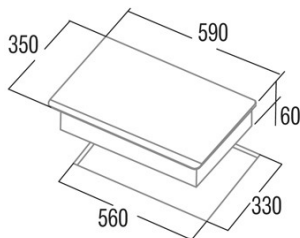

IB2 PLUS BK

Cod. **08027208**

EAN **8422248109420**

GENERAL INFORMATION

EAN/UPC	8422248109420
Subfamily	Induction

Product sheet

Number of cooking zones	2
Zone 1: Technology	Induction
Zone 1: Type of zone	Simple
Zone 1: Position	Right
Zone 1: Zone diameter (mm)	16
Zone 1: Power (kW)	14
Zone 1: Consumption (Wh / kg)	1851
Zone 2: Technology	Induction
Zone 2: Type of zone	Simple
Zone 2: Position	Left
Zone 2: Zone diameter (mm)	21
Zone 2: Power (kW)	23
Zone 2: Booster (kW)	1763
Zone 2: Consumption (Wh / kg)	183

Dimensions

Width (mm)	590
Height (mm)	68
Depth (mm)	350
Built-in width (mm)	560
Built-in height (mm)	320
Built-in depth (mm)	88
Easy installation system	Quick Fix

Finishing

Material	Glass
Bevel	Front

Control

Control type	Slider Touch Control
Control position	Front Right
Independent zone control	-
Hidden control	-
Power levels	9 + Booster
Knob type	N/A
Cooking time programming	√
Countdown alarm	√
Power management	-

Safety

Safety lock	√
Child lock	No
Residual heat indicator	√
Automatic cookware detection	√
Smart cookware detection	-
Automatic safety shutdown	√
Liquid spill detection	√

Electrical connection

Nominal voltage (V)	220-240
Nominal frequency (Hz)	50/60
Nominal input power (W)	3700
Multiphase connection option	2 phases
Electric shock protection	Class I
Plug type	No plug