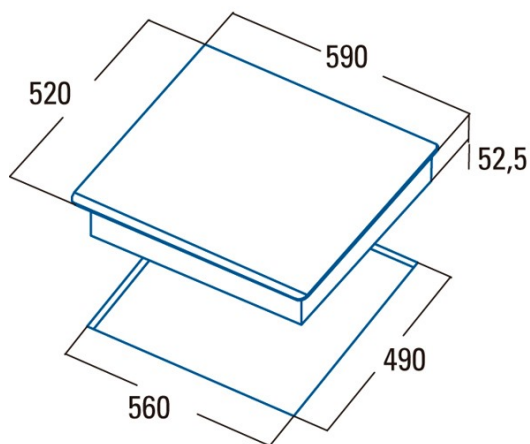

INSB 6004 BK

Cod. **08040406**

EAN **8422248079594**

GENERAL INFORMATION

EAN/UPC	8422248079594
Subfamily	Induction

Product sheet

Number of cooking zones	4
Zone 1: Technology	Induction
Zone 1: Type of zone	Simple
Zone 1: Position	Front Left
Zone 1: Zone diameter (mm)	21
Zone 1: Power (kW)	2,3
Zone 1: Booster (kW)	2,6
Zone 1: Consumption (Wh / kg)	182,9
Zone 1B: Zone diameter (mm)	N/A
Zone 1C: Zone diameter (mm)	N/A
Zone 2: Technology	Induction
Zone 2: Type of zone	Simple
Zone 2: Position	Rear Left
Zone 2: Zone diameter (mm)	16
Zone 2: Power (kW)	1,2
Zone 2: Booster (kW)	1,5
Zone 2: Consumption (Wh / kg)	182,8
Zone 2B: Zone diameter (mm)	N/A
Zone 2C: Zone diameter (mm)	N/A
Zone 3: Technology	Induction
Zone 3: Type of zone	Simple
Zone 3: Position	Rear Right
Zone 3: Zone diameter (mm)	18
Zone 3: Power (kW)	1,8
Zone 3: Booster (kW)	2,3
Zone 3: Consumption (Wh / kg)	179,2
Zone 3B: Zone diameter (mm)	N/A
Zone 3C: Zone diameter (mm)	N/A
Zone 4: Technology	Induction
Zone 4: Type of zone	Simple
Zone 4: Position	Front Right
Zone 4: Zone diameter (mm)	16
Zone 4: Power (kW)	1,2
Zone 4: Booster (kW)	1,5
Zone 4: Consumption (Wh / kg)	179,5
Zone 4B: Zone diameter (mm)	N/A
Zone 4C: Zone diameter (mm)	N/A
Zone 5: Technology	N/A
Zone 5: Type of zone	N/A
Zone 5: Position	N/A
Zone 5: Zone diameter (mm)	N/A
Zone 5B: Zone diameter (mm)	N/A
Zone 5C: Zone diameter (mm)	N/A
Zone 6: Technology	N/A
Zone 6: Type of zone	N/A
Zone 6: Position	N/A
Zone 6: Zone diameter (mm)	N/A
Zone 6B: Zone diameter (mm)	N/A
Zone 6C: Zone diameter (mm)	N/A

Dimensions

Width (mm)	590
Height (mm)	58
Depth (mm)	520
Built-in width (mm)	565
Built-in height (mm)	54
Built-in depth (mm)	495