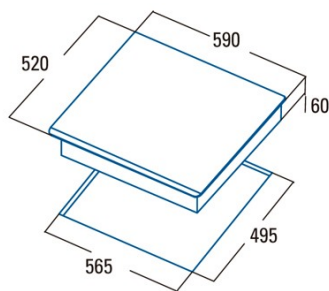

IDB 6003 PRO BK

Cod. **08063102**

EAN **8422248077675**

GENERAL INFORMATION

EAN/UPC	8422248077675
Subfamily	Induction

Product sheet

Number of cooking zones	3
Zone 1: Technology	Induction
Zone 1: Type of zone	Simple
Zone 1: Position	Front Left
Zone 1: Zone diameter (mm)	23
Zone 1: Power (kW)	2,3
Zone 1: Booster (kW)	2,6
Zone 1: Consumption (Wh / kg)	184,1
Zone 1B: Zone diameter (mm)	N/A
Zone 1C: Zone diameter (mm)	N/A
Zone 2: Technology	Induction
Zone 2: Type of zone	Simple
Zone 2: Position	Rear Left
Zone 2: Zone diameter (mm)	18
Zone 2: Power (kW)	1,2
Zone 2: Booster (kW)	1,5
Zone 2: Consumption (Wh / kg)	181,7
Zone 2B: Zone diameter (mm)	N/A
Zone 2C: Zone diameter (mm)	N/A
Zone 3: Technology	Induction
Zone 3: Type of zone	Simple
Zone 3: Position	Right
Zone 3: Zone diameter (mm)	30
Zone 3: Power (kW)	2,3
Zone 3: Booster (kW)	3
Zone 3: Consumption (Wh / kg)	180,8
Zone 3B: Zone diameter (mm)	N/A
Zone 3C: Zone diameter (mm)	N/A
Zone 4: Technology	N/A
Zone 4: Type of zone	N/A
Zone 4: Position	N/A
Zone 4: Zone diameter (mm)	N/A
Zone 4B: Zone diameter (mm)	N/A
Zone 4C: Zone diameter (mm)	N/A
Zone 5: Technology	N/A
Zone 5: Type of zone	N/A
Zone 5: Position	N/A
Zone 5: Zone diameter (mm)	N/A
Zone 5B: Zone diameter (mm)	N/A
Zone 5C: Zone diameter (mm)	N/A
Zone 6: Technology	N/A
Zone 6: Type of zone	N/A
Zone 6: Position	N/A
Zone 6: Zone diameter (mm)	N/A
Zone 6B: Zone diameter (mm)	N/A
Zone 6C: Zone diameter (mm)	N/A

Dimensions

Width (mm)	590
Height (mm)	60
Depth (mm)	520
Built-in width (mm)	565
Built-in depth (mm)	495
Easy installation system	Quick Fix

Finishing

Material	Glass