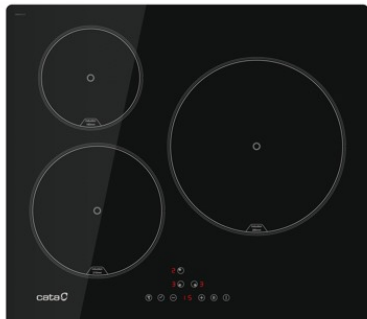

GENERAL INFORMATION

EAN/UPC	8422248355919
Subfamily	Induction

**IB 6303E2 BK 220-240V
50-60Hz**

Cod. **08063120**

EAN **8422248355919**