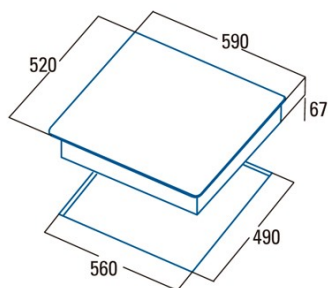

TD 6003 BK

Cod. 08063403

EAN 8422248094207

GENERAL INFORMATION

EAN/UPC	8422248094207
Subfamily	Radiant

Product sheet

Number of cooking zones	3
Zone 1: Technology	Radiant
Zone 1: Type of zone	Double
Zone 1: Position	Left
Zone 1: Zone diameter (mm)	27
Zone 1: Power (kW)	2,4
Zone 1: Consumption (Wh / kg)	193,5
Zone 1B: Zone diameter (mm)	21
Zone 1B: Power (kW)	1,5
Zone 1C: Zone diameter (mm)	N/A
Zone 2: Technology	Radiant
Zone 2: Type of zone	Simple
Zone 2: Position	Rear Right
Zone 2: Zone diameter (mm)	14
Zone 2: Power (kW)	1,2
Zone 2: Consumption (Wh / kg)	185,4
Zone 2B: Zone diameter (mm)	N/A
Zone 2C: Zone diameter (mm)	N/A
Zone 3: Technology	Radiant
Zone 3: Type of zone	Simple
Zone 3: Position	Front Right
Zone 3: Zone diameter (mm)	18
Zone 3: Power (kW)	1,8
Zone 3: Consumption (Wh / kg)	195,4
Zone 3B: Zone diameter (mm)	N/A
Zone 3C: Zone diameter (mm)	N/A
Zone 4: Technology	N/A
Zone 4: Type of zone	N/A
Zone 4: Position	N/A
Zone 4: Zone diameter (mm)	N/A
Zone 4B: Zone diameter (mm)	N/A
Zone 4C: Zone diameter (mm)	N/A
Zone 5: Technology	N/A
Zone 5: Type of zone	N/A
Zone 5: Position	N/A
Zone 5: Zone diameter (mm)	N/A
Zone 5B: Zone diameter (mm)	N/A
Zone 5C: Zone diameter (mm)	N/A
Zone 6: Technology	N/A
Zone 6: Type of zone	N/A
Zone 6: Position	N/A
Zone 6: Zone diameter (mm)	N/A
Zone 6B: Zone diameter (mm)	N/A
Zone 6C: Zone diameter (mm)	N/A

Dimensions

Width (mm)	590
Depth (mm)	520
Built-in width (mm)	560
Built-in depth (mm)	490
Easy installation system	Quick Fix

Finishing

Material	Glass
Bevel	No
Frame	No
Cooking supports	N/A

Control

Control type	TFT
Control position	Front Left
Independent zone control	-
Hidden control	-
Power levels	9
Knob type	N/A
Cooking time programming	-
Countdown alarm	-
Power management	-
Connectivity	No
Autoignition	N/A