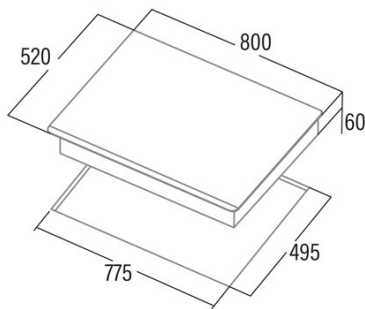

INSB 8021 BK

Cod. **08081401**

EAN **8422248109536**

GENERAL INFORMATION

EAN/UPC	8422248109536
Subfamily	Induction

Product sheet

Number of cooking zones	4
Zone 1: Technology	Induction
Zone 1: Type of zone	Rectangular Flexible
Zone 1: Position	Front Left
Zone 1: Zone diameter (mm)	21x20
Zone 1: Power (kW)	1,5
Zone 1: Booster (kW)	2
Zone 1: Consumption (Wh / kg)	182,9
Zone 1B: Zone diameter (mm)	N/A
Zone 1C: Zone diameter (mm)	N/A
Zone 2: Technology	Induction
Zone 2: Type of zone	Rectangular Flexible
Zone 2: Position	Rear Left
Zone 2: Zone diameter (mm)	21x20
Zone 2: Power (kW)	2
Zone 2: Booster (kW)	2,8
Zone 2: Consumption (Wh / kg)	182,7
Zone 2B: Zone diameter (mm)	N/A
Zone 2C: Zone diameter (mm)	N/A
Zone 3: Technology	Induction
Zone 3: Type of zone	Simple
Zone 3: Position	Centre
Zone 3: Zone diameter (mm)	30
Zone 3: Power (kW)	2,3
Zone 3: Booster (kW)	3
Zone 3: Consumption (Wh / kg)	216,3
Zone 3B: Zone diameter (mm)	N/A
Zone 3C: Zone diameter (mm)	N/A
Zone 4: Technology	Induction
Zone 4: Type of zone	Simple
Zone 4: Position	Front Right
Zone 4: Zone diameter (mm)	18
Zone 4: Power (kW)	1,2
Zone 4: Booster (kW)	1,5
Zone 4: Consumption (Wh / kg)	179,5
Zone 4B: Zone diameter (mm)	N/A
Zone 4C: Zone diameter (mm)	N/A
Zone 5: Technology	N/A
Zone 5: Type of zone	N/A
Zone 5: Position	N/A
Zone 5: Zone diameter (mm)	N/A
Zone 5B: Zone diameter (mm)	N/A
Zone 5C: Zone diameter (mm)	N/A
Zone 6: Technology	N/A
Zone 6: Type of zone	N/A
Zone 6: Position	N/A
Zone 6: Zone diameter (mm)	N/A
Zone 6B: Zone diameter (mm)	N/A
Zone 6C: Zone diameter (mm)	N/A

Dimensions

Width (mm)	800
Height (mm)	60
Depth (mm)	520
Built-in width (mm)	745
Built-in height (mm)	56
Built-in depth (mm)	495

Easy installation system

Quick Fix

Finishing

Material	Glass
Bevel	Front
Frame	No
Cooking supports	N/A