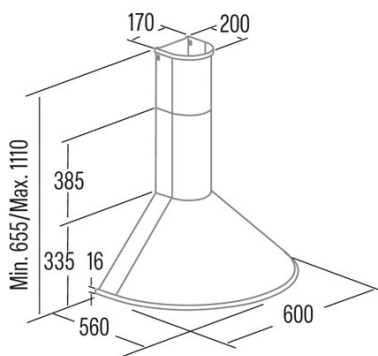

GENERAL INFORMATION

EAN/UPC	8422248084178
Subfamily	Chimney

Product sheet according to directives EU65/2014 - EN61591, EN60704-2-13, EN50564

AEC (Annual energy consumption) (kWh/year)	95,7
EEl class (energy efficiency class)	C
FDE (fluid dynamic efficiency)	17,8
FDE class (fluid dynamic efficiency class)	D
LE (light efficiency) (Lux/W)	36
LE class (light efficiency class)	A
GFE (grease filtering efficiency)	90,3
GFE class (grease filtering efficiency class)	B
Airflow in normal mode MIN (m3/h)	385
Airflow in normal mode MAX (m3/h)	645
Acoustic power in normal mode MIN (dB)	58
Acoustic power in normal mode MAX (dB)	72
Po (energy consumption in off mode) (W)	0
Ps (energy consumption in standby mode) (W)	0

Integration directive EU 66/2014

f (time increase factor)	1,4
EEl (Energy Efficiency Index)	80,1
QBEP (maximum efficiency at air flow point) (m3/h)	371,8
PBEP (maximum efficiency at pressure point) (Pa)	314
WBEP (power consumption at maximum efficiency) (W)	182,5
WL (nominal power lighting system) (W)	7
EMIDDLE (Average illuminance on the cooking surface) (lux)	252

External Dimensions

Width (mm)	600
Depth (mm)	560
Maximum total height (mm)	1110
Minimum total height (mm)	655
Diamètre de sortie (mm)	150, 125

Characteristics

Motor quantity	1
Motor model	TA
Maximum pressure (Pa)	430
Filter technology	Aluminium mesh
Control technology	Mechanical push button
Booster	-
Power levels	3
Timer	-
Filter saturation indicator	-
Charcoal filter replacement indicator	-
Dimmer function	-
Connectivity	-
Remote control	-
Display	-

Lighting

Light model	ECOLED 2
Ray technology	LED

Installation

Minimum distance to electric plate (mm)	650
Minimum distance to gas plate (mm)	650
Recirculation option	√
Charcoal filter	-