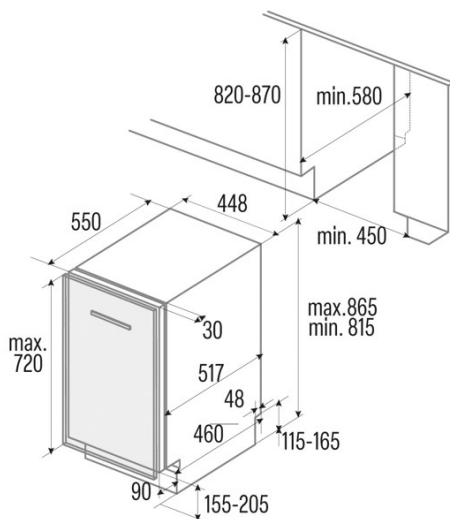

LVI 48010

Cod. 07200080

EAN 8422248351393

GENERAL INFORMATION

EAN/UPC	8422248351393
Subfamily	Built-in

Power connection

Nominal voltage (V)	220-230
Nominal frequency (Hz)	50
Nominal input power (W)	1760
Power cord length (m)	1500
Plug type	Type C

Product sheet according to EU Regulation 2019/2022 - 2019/2017

Default placement settings	14
Energy efficiency class	D
Energy consumption in off mode [W]	0
Noise level [dBA]	47
Installation type	Built-In

Power and water connection

Nominal voltage (V)	220-230
Nominal frequency (Hz)	50
Nominal input power (W)	1760
Power cord length (m)	1500
Plug type	Type C
Inlet water hose length (m)	1500
Drainage water hose length (m)	1400

Installation

Width (mm)	448
Min. height (mm)	815
Depth (mm)	550
Adjustable height	√
Built-in width (mm)	450
Inner height (mm)	820
Built-in depth (mm)	580
Maximum door height (mm)	450