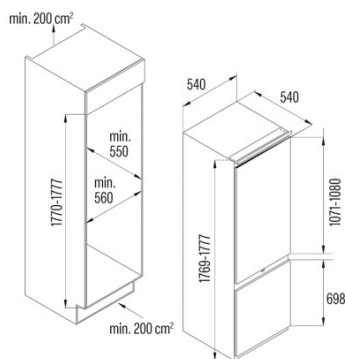

GENERAL INFORMATION

EAN/UPC	8422248350945
Subfamily	Combi

Product sheet according to EU Regulation 2019/2016

Category	7
Energy efficiency class	E
Energy consumption [kWh/year]	216
Refrigerator storage volume [l]	179
Freezer storage volume [l]	70
Star rating	4
Frost-free fridge	-
Frost-free freezer	-
Power cut safety [h]	10
Freezing capacity [kg/24h]	3,2
Climate class	N/ST
Noise emissions [dBA]	39
Installation type	Built-In

Refrigerator equipment

Number of door balconies	3
Number of glass shelves	3
Wine rack	-
Fruit and vegetable drawer	1
Meat and fish chiller	0
Metallic interior decoration	-
Number of egg trays	1
Egg capacity	1-6

Freezer equipment

Number of drawers	3
Ice trays	1
Ice cube capacity	1-12

Illumination

Refrigerator light	√
Freezer light	-
LED light	√

Power and water connection

Nominal voltage (V)	220-240
Nominal frequency (Hz)	50
Nominal input power (W)	115
Electric shock protection	Class I
Power cord length (m)	1600
Plug type	Type F

Control

Control type	Electronic
Display	No
Cooling system	Static
Electronic regulation of refrigerator temperature	√
Electronic regulation of freezer temperature	-
Super cooling function	√
Super freezing function	√
Public holiday celebration	-
Winter-summer function	-

Installation

Width (mm)	540
Height (mm)	1777
Depth (mm)	540