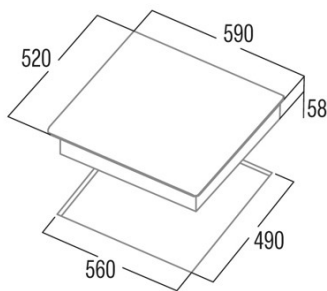

IBS 63032

Cod. 08063116

EAN 8422248351836

GENERAL INFORMATION

EAN/UPC	8422248351836
Subfamily	Induction

Product sheet

Number of cooking zones	3
Zone 1: Technology	Induction
Zone 1: Type of zone	Simple
Zone 1: Position	Front Left
Zone 1: Zone diameter (mm)	21
Zone 1: Power (kW)	2,3
Zone 1: Booster (kW)	2,6
Zone 1: Consumption (Wh / kg)	177,6
Zone 2: Technology	Induction
Zone 2: Type of zone	Simple
Zone 2: Position	Rear Left
Zone 2: Zone diameter (mm)	16
Zone 2: Power (kW)	1,2
Zone 2: Booster (kW)	1,5
Zone 2: Consumption (Wh / kg)	170
Zone 3: Technology	Induction
Zone 3: Type of zone	Simple
Zone 3: Position	Right
Zone 3: Zone diameter (mm)	28
Zone 3: Power (kW)	2,3
Zone 3: Booster (kW)	3
Zone 3: Consumption (Wh / kg)	189,7

Dimensions

Width (mm)	590
Height (mm)	58
Depth (mm)	520
Built-in width (mm)	560
Built-in height (mm)	490
Built-in depth (mm)	105
Easy installation system	Quick Fix

Control

Control type	Slider Touch Control
Control position	Front Centre
Independent zone control	√
Hidden control	-
Power levels	9 + Booster
Knob type	N/A
Cooking time programming	√
Available power limits (kW)	2,8/3,5
Connectivity	No
Autoignition	N/A

Safety

Safety lock	√
Child lock	Yes (Key)
Automatic cookware detection	√
Smart cookware detection	-
Automatic safety shutdown	√
Liquid spill detection	√

Electrical connection

Nominal voltage (V)	220-240
Nominal frequency (Hz)	50/60
Multiphase connection option	2 phases
Electric shock protection	Class II