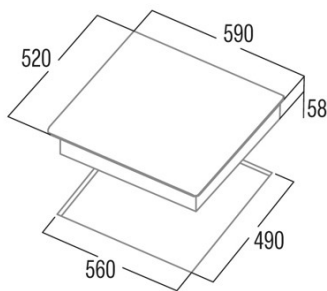

IBS 63032

Cod. 08063116

EAN 8422248351836

GENERAL INFORMATION

EAN/UPC	8422248351836
Subfamily	Induction

Product sheet

Number of cooking zones	3
Zone 1: Technology	Induction
Zone 1: Type of zone	Simple
Zone 1: Position	Front Left
Zone 1: Zone diameter (mm)	21
Zone 1: Power (kW)	2,3
Zone 1: Booster (kW)	2,6
Zone 1: Consumption (Wh / kg)	177,6
Zone 2: Technology	Induction
Zone 2: Type of zone	Simple
Zone 2: Position	Rear Left
Zone 2: Zone diameter (mm)	16
Zone 2: Power (kW)	1,2
Zone 2: Booster (kW)	1,5
Zone 2: Consumption (Wh / kg)	170
Zone 3: Technology	Induction
Zone 3: Type of zone	Simple
Zone 3: Position	Right
Zone 3: Zone diameter (mm)	28
Zone 3: Power (kW)	2,3
Zone 3: Booster (kW)	3
Zone 3: Consumption (Wh / kg)	189,7

Dimensions

Width (mm)	590
Height (mm)	58
Depth (mm)	520
Built-in width (mm)	560
Built-in height (mm)	490
Built-in depth (mm)	105
Easy installation system	Quick Fix

Control

Control type	Slider Touch Control
Control position	Front Centre
Independent zone control	√
Hidden control	-
Power levels	9 + Booster
Knob type	N/A
Cooking time programming	√
Available power limits (kW)	2,8/3,5
Connectivity	No
Autoignition	N/A