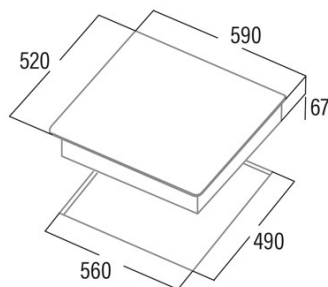

TD 6003 BK

Cod. **08063411**

EAN **8422248109499**

GENERAL INFORMATION

| | |
|-----------|---------------|
| EAN/UPC | 8422248109499 |
| Subfamily | Radiant |

Product sheet

| | |
|-------------------------------|-------------|
| Number of cooking zones | 3 |
| Zone 1: Technology | Radiant |
| Zone 1: Type of zone | Double |
| Zone 1: Position | Left |
| Zone 1: Zone diameter (mm) | 27 |
| Zone 1: Power (kW) | 2,4 |
| Zone 1: Consumption (Wh / kg) | 193,5 |
| Zone 1B: Zone diameter (mm) | 21 |
| Zone 1B: Power (kW) | 1,5 |
| Zone 1C: Zone diameter (mm) | N/A |
| Zone 2: Technology | Radiant |
| Zone 2: Type of zone | Simple |
| Zone 2: Position | Rear Right |
| Zone 2: Zone diameter (mm) | 14 |
| Zone 2: Power (kW) | 1,2 |
| Zone 2: Consumption (Wh / kg) | 185,4 |
| Zone 2B: Zone diameter (mm) | N/A |
| Zone 2C: Zone diameter (mm) | N/A |
| Zone 3: Technology | Radiant |
| Zone 3: Type of zone | Simple |
| Zone 3: Position | Front Right |
| Zone 3: Zone diameter (mm) | 18 |
| Zone 3: Power (kW) | 1,8 |
| Zone 3: Consumption (Wh / kg) | 195,4 |
| Zone 3B: Zone diameter (mm) | N/A |
| Zone 3C: Zone diameter (mm) | N/A |
| Zone 4: Technology | N/A |
| Zone 4: Type of zone | N/A |
| Zone 4: Position | N/A |
| Zone 4: Zone diameter (mm) | N/A |
| Zone 4B: Zone diameter (mm) | N/A |
| Zone 4C: Zone diameter (mm) | N/A |
| Zone 5: Technology | N/A |
| Zone 5: Type of zone | N/A |
| Zone 5: Position | N/A |
| Zone 5: Zone diameter (mm) | N/A |
| Zone 5B: Zone diameter (mm) | N/A |
| Zone 5C: Zone diameter (mm) | N/A |
| Zone 6: Technology | N/A |
| Zone 6: Type of zone | N/A |
| Zone 6: Position | N/A |
| Zone 6: Zone diameter (mm) | N/A |
| Zone 6B: Zone diameter (mm) | N/A |
| Zone 6C: Zone diameter (mm) | N/A |

Dimensions

| | |
|--------------------------|-----------|
| Width (mm) | 590 |
| Depth (mm) | 520 |
| Built-in width (mm) | 560 |
| Built-in depth (mm) | 490 |
| Easy installation system | Quick Fix |

Finishing