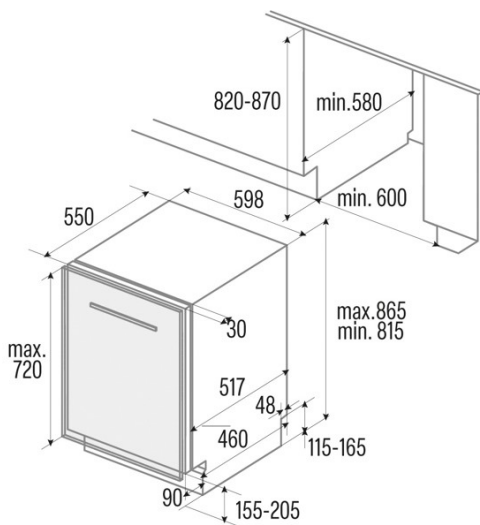

LVI 62014

Cod. 07200078

EAN 8422248351379

GENERAL INFORMATION

| | |
|-----------|---------------|
| EAN/UPC | 8422248351379 |
| Subfamily | Built-in |

Power connection

| | |
|---------------------------|----------|
| Nominal voltage (V) | 220-240 |
| Nominal frequency (Hz) | 50 |
| Nominal input power (W) | 1760 |
| Electric shock protection | Class II |
| Power cord length (m) | 1500 |
| Plug type | Type F |

Product sheet according to EU Regulation 2019/2022 - 2019/2017

| | |
|----------------------------|----------|
| Default placement settings | 14 |
| Energy efficiency class | D |
| Noise level [dBA] | 47 |
| Installation type | Built-in |

Installation

| | |
|--------------------------|-----|
| Width (mm) | 598 |
| Min. height (mm) | 815 |
| Depth (mm) | 550 |
| Adjustable height | √ |
| Built-in width (mm) | 600 |
| Inner height (mm) | 820 |
| Built-in depth (mm) | 580 |
| Maximum door height (mm) | 720 |
| Sliding door | - |