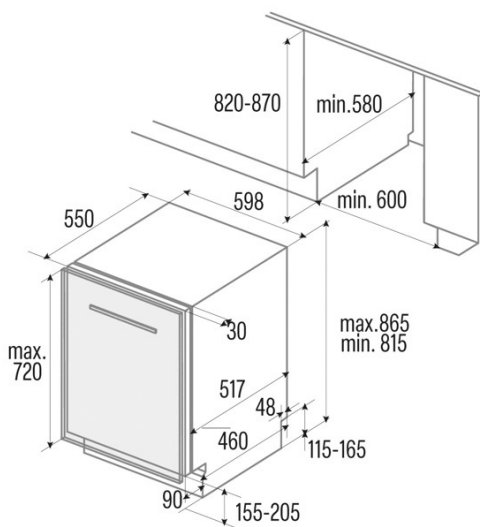

LVI 62012

Cod. **07200079**

EAN **8422248351386**

GENERAL INFORMATION

EAN/UPC	8422248351386
Subfamily	Built-in

Power connection

Nominal voltage (V)	220-240
Nominal frequency (Hz)	50
Nominal input power (W)	1760
Power cord length (m)	1500
Plug type	Type C

Product sheet according to EU Regulation 2019/2022 - 2019/2017

Default placement settings	14
Energy efficiency class	E
Energy consumption in off mode [W]	0
Noise level [dBA]	47
Installation type	Built-In

Power and water connection

Nominal voltage (V)	220-240
Nominal frequency (Hz)	50
Nominal input power (W)	1760
Power cord length (m)	1500
Plug type	Type C
Inlet water hose length (m)	1500
Drainage water hose length (m)	1400

Installation

Width (mm)	598
Min. height (mm)	815
Depth (mm)	550
Adjustable height	√
Built-in width (mm)	600
Inner height (mm)	820
Built-in depth (mm)	580

Maximum door height (mm)	720
Sliding door	-
